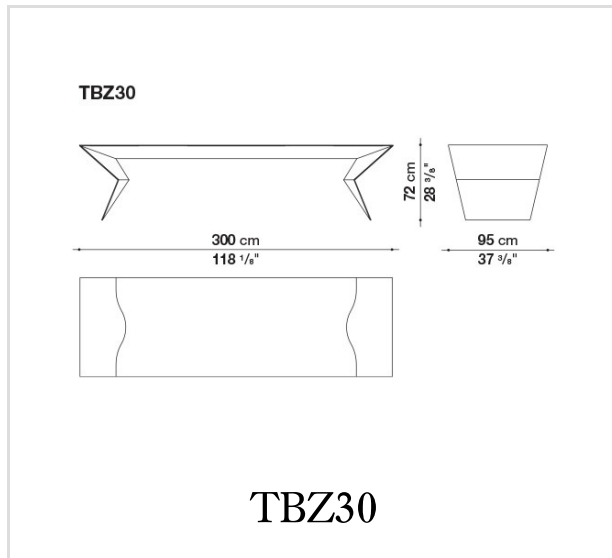

Technical drawings

B&B Italia reserves the right to make technological and aesthetic improvements to its models, including changes to the sizes and materials, without notice. The technical drawings do not define the details of the product. The measurements shown are indicative and may undergo changes. In particular, the dimensions relevant to the padded parts are subject to usage tolerances over time caused by the normal adjustment of the padding. For the specific information, please contact the dealer closest to you.