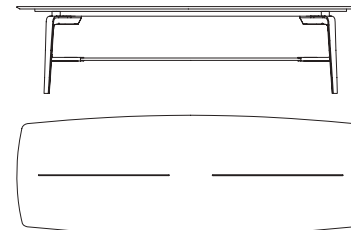

52710

Tavolo rettangolare base in frassino, piano laccato lucido
Rectangular table ash wood base, shiny lacquered top
 cm 210 x 100 x h 73
 in 82 3/4 x 39 3/8 x h 28 3/4

52711

Tavolo rettangolare base e piano in frassino
Rectangular table, base and top in ash wood
 cm 210 x 100 x h 73
 in 82 3/4 x 39 3/8 x h 28 3/4

52715

Tavolo rettangolare base in frassino, piano laccato lucido
Rectangular table ash wood base, shiny lacquered top
 cm 250 x 110 x h 73
 in 98 1/2 x 43 3/8 x h 28 3/4

52716

Tavolo rettangolare base e piano in frassino
Rectangular table, base and top in ash wood
 cm 250 x 110 x h 73
 in 98 1/2 x 43 3/8 x h 28 3/4

52720

Tavolo rettangolare base in frassino, piano laccato lucido
Rectangular table ash wood base, shiny lacquered top
 cm 300 x 110 x h 73
 in 118 1/8 x 43 3/8 x h 28 3/4

52721

Tavolo rettangolare base e piano in frassino
Rectangular table, base and top in ash wood
 cm 300 x 110 x h 73
 in 118 1/8 x 43 3/8 x h 28 3/4