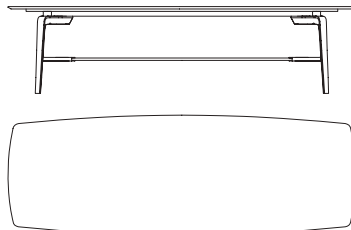

52710

Tavolo rettangolare base in frassino, piano laccato lucido
Rectangular table ash wood base, shiny lacquered top
 cm 210 x 100 x h 73
 in 82 3/4 x 39 3/8 x h 28 3/4

52711

Tavolo rettangolare base e piano in frassino
Rectangular table, base and top in ash wood
 cm 210 x 100 x h 73
 in 82 3/4 x 39 3/8 x h 28 3/4

52715

Tavolo rettangolare base in frassino, piano laccato lucido
Rectangular table ash wood base, shiny lacquered top
 cm 250 x 110 x h 73
 in 98 1/2 x 43 3/8 x h 28 3/4

52716

Tavolo rettangolare base e piano in frassino
Rectangular table, base and top in ash wood
 cm 250 x 110 x h 73
 in 98 1/2 x 43 3/8 x h 28 3/4

52720

Tavolo rettangolare base in frassino, piano laccato lucido
Rectangular table ash wood base, shiny lacquered top
 cm 300 x 110 x h 73
 in 118 1/8 x 43 3/8 x h 28 3/4

52721

Tavolo rettangolare base e piano in frassino
Rectangular table, base and top in ash wood
 cm 300 x 110 x h 73
 in 118 1/8 x 43 3/8 x h 28 3/4