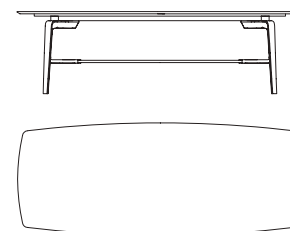

52710

Tavolo rettangolare base in frassino, piano laccato lucido
Rectangular table ash wood base, shiny lacquered top
 cm 210 x 100 x h 73
 in 82 3/4 x 39 3/8 x h 28 3/4

52711

Tavolo rettangolare base e piano in frassino
Rectangular table, base and top in ash wood
 cm 210 x 100 x h 73
 in 82 3/4 x 39 3/8 x h 28 3/4

52715

Tavolo rettangolare base in frassino, piano laccato lucido
Rectangular table ash wood base, shiny lacquered top
 cm 250 x 110 x h 73
 in 98 1/2 x 43 3/8 x h 28 3/4

52716

Tavolo rettangolare base e piano in frassino
Rectangular table, base and top in ash wood
 cm 250 x 110 x h 73
 in 98 1/2 x 43 3/8 x h 28 3/4