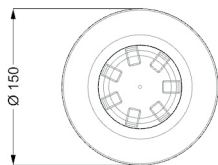

BARRIQUE 72 LAZY SUSAN

DISEGNO REFLEX

Tavolo pranzo. Base composta da stecche curvate e fondo in vetro extrachiaro finitura Bronze (100M) o Sunbronze (110M).

Dining table with base composed by curved legs and bottom disc in extra clear with Bronze (100M) or Sunbronze (110M) finish.

MISURE STANDARD/STANDARD SIZE/STANDARDGRÖSSEN/MESURES STANDARDS

Piano con Lazy Susan incorporato in vetro Marmo sp. 4+10mm, filo Wing / Top with built-in Lazy Susan in Marble glass 4+10mm thick, Wing edge / Platte mit eingebauter Lazy Susan aus Marmor Glas 4+10mm st., Wing Kanten / Plateau avec Lazy Susan en verre Marbre ép. 4+10mm, bords Wing