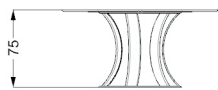

BARRIQUE 72 LAZY SUSAN

DISEGNO REFLEX

Tavolo pranzo. Base composta da stecche curvate e fondo in vetro extrachiaro finitura Bronze (100M) o Sunbronze (110M).

Dining table with base composed by curved legs and bottom disc in extra clear with Bronze (100M) or Sunbronze (110M) finish.

MISURE STANDARD/STANDARD SIZE/STANDARDGRÖSSEN/MESURES STANDARDS

Piano con Lazy Susan incorporato in vetro Marmo sp. 4+10mm, filo Wing / Top with built-in Lazy Susan in Marble glass 4+10mm thick, Wing edge / Platte mit eingebauter Lazy Susan aus Marmor Glas 4+10mm st., Wing Kanten / Plateau avec Lazy Susan en verre Marbre ép. 4+10mm, bords Wing

Ø 150 x 75 h

Ø 160 x 75 h

FINITURE OPZIONALI/OPTIONAL FINISH/SONDER-AUSFÜHRUNGEN/FINITIONS OPTIONNELLES

- Base con fondo e stecche vetro finitura satinata: ottone (104M), ottone dark (105M), titanium (101M)