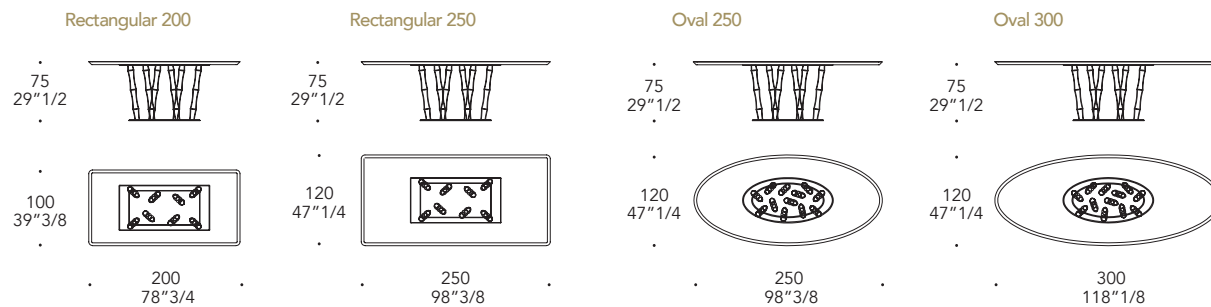

BEVEL WOOD

ZOCCOLO PLINTH | 3

Vetro
Glass

H 15 mm.

Specchio Fumé
Smoked mirror