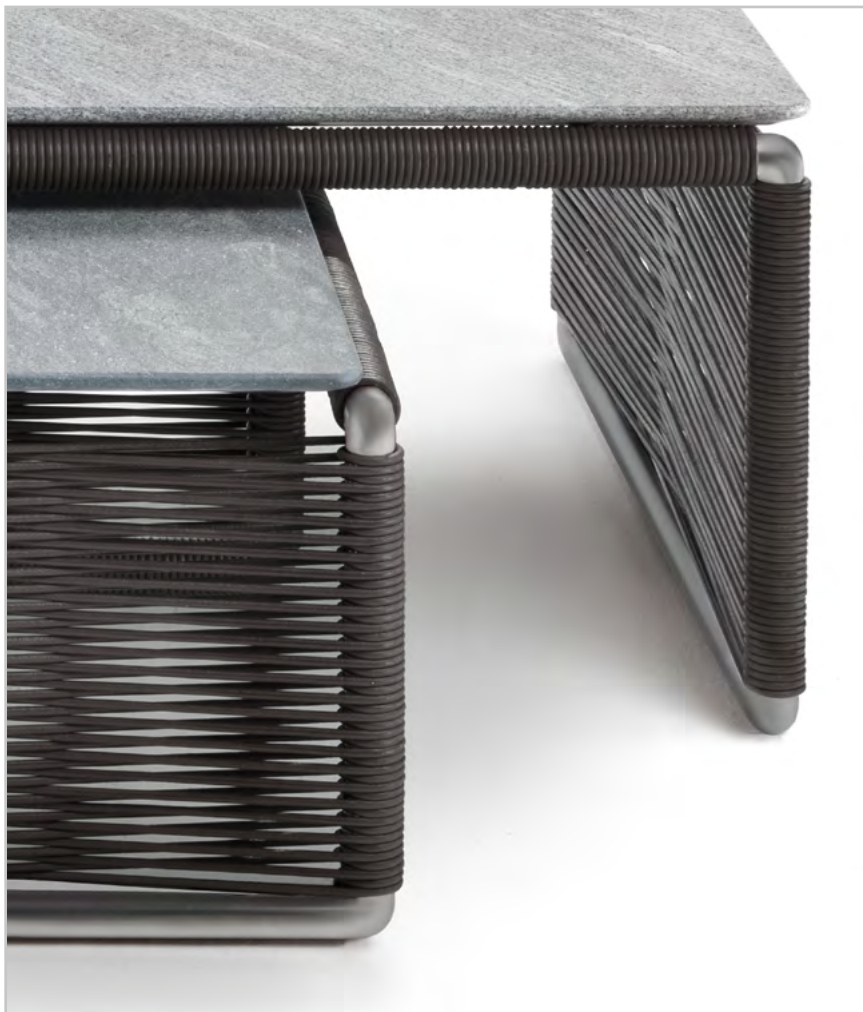

FLEXFORM

FLEXFORM | MADE IN ITALY

TINDARI OUTDOOR *ANTONIO CITTERIO* 2019

TAVOLINI | CONSOLE COFFEE AND SIDE TABLES | CONSOLES

FLEXFORM Spa

Via Einaudi 23/25 20821 Meda (MB) Italy | Tel. +39 0362 3991 | Fax +39 0362 399228 | info@flexform.it | www.flexform.it