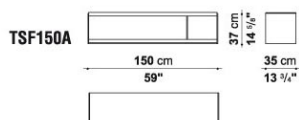

TSF150A

TSF150AV