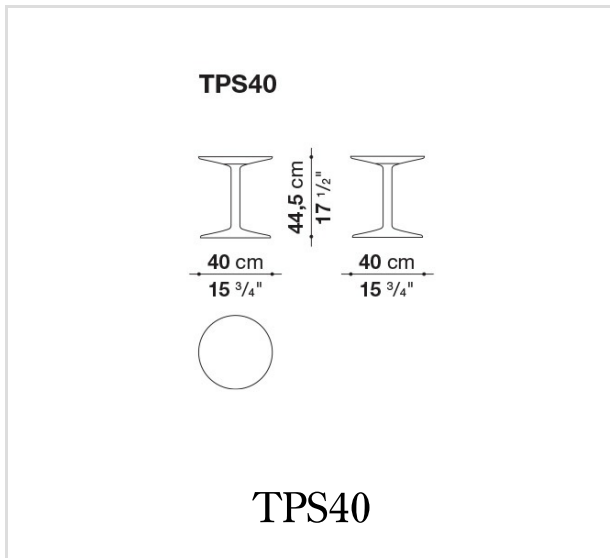


Spool

SMALL TABLES

Piero Lissoni

Description

Spool is a small table in printed and painted rigid polyurethane with a glossy finish which is available in 18 colours. With its recognisable shape and strong tones, Spool is a lively punctuation that celebrates and enhances the eclectic nature of the Dock system.

Technical information

Technical drawings

B&B Italia reserves the right to make technological and aesthetic improvements to its models, including changes to the sizes and materials, without notice. The technical drawings do not define the details of the product. The measurements shown are indicative and may undergo changes. In particular, the dimensions relevant to the padded parts are subject to usage tolerances over time caused by the normal adjustment of the padding. For the specific information, please contact the dealer closest to you.