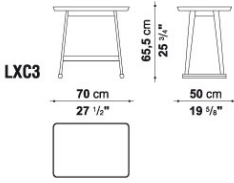

RECIPIO

TECHNICAL DRAWINGS

LXC1

LXC3