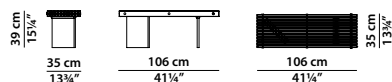

Disponibile in marmo Bianco Gioia opaco.

Blocchi e lastre variano visibilmente in quanto pietre naturali; tutte le immagini sono puramente indicative.

Marble legs connected to the top through burnished brass junctions. Top made of 2 cm thick marble stripes, height 6 cm, connected by burnished brass tie-beams.

Available in matte Bianco Gioia marble.

Blocks and slabs visibly vary as these are natural stones; all pictures are just a rough guide.

106 x 35 x 39 | 0,30 m³

Tavolino. Small table.

153 x 35 h25 | 0,30 m³

Tavolino. Small table.

200 x 35 h32 | 0,45 m³

Tavolino. Small table.