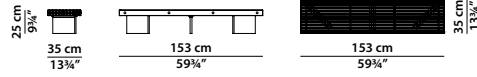

Available in matte Bianco Gioia marble.

Blocks and slabs visibly vary as these are natural stones; all pictures are just a rough guide.

106 x 35 x 39 | 0,30 m³

Tavolino. Small table.

153 x 35 h25 | 0,30 m³

Tavolino. Small table.

200 x 35 h32 | 0,45 m³

Tavolino. Small table.