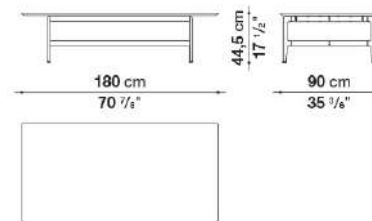

PN130Q

PN130Q

PN130Q_V

PN130Q_V

PN180_1

PN180_1

B&B Italia reserves the right to make technological and aesthetic improvements to its models, including changes to the sizes and materials, without notice. The technical drawings do not define the details of the product. The measurements shown are indicative and may undergo changes. In particular, the dimensions relevant to the padded parts are subject to usage tolerances over time caused by the normal adjustment of the padding. For the specific information, please contact the dealer closest to you.