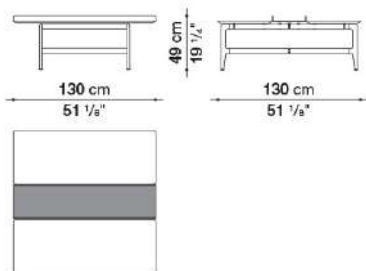


Pianura

SMALL TABLES

Antonio Citterio

Description

Technical information

Technical drawings

PN130

PN130

PN130Q

PN130Q

PN130Q_V

PN130Q_V

PN180_1

PN180_1

B&B Italia reserves the right to make technological and aesthetic improvements to its models, including changes to the sizes and materials, without notice. The technical drawings do not define the details of the product. The measurements shown are indicative and may undergo changes. In particular, the dimensions relevant to the padded parts are subject to usage tolerances over time caused by the normal adjustment of the padding. For the specific information, please contact the dealer closest to you.