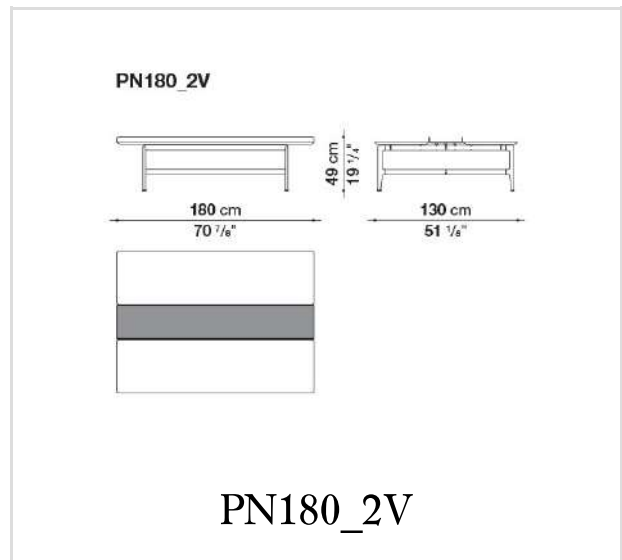

PN130Q

PN130Q

PN130Q_V

PN130Q_V

PN180_1

PN180_1

B&B Italia reserves the right to make technological and aesthetic improvements to its models, including changes to the sizes and materials, without notice. The technical drawings do not define the details of the product. The measurements shown are indicative and may undergo changes. In particular, the dimensions relevant to the padded parts are subject to usage tolerances over time caused by the normal adjustment of the padding. For the specific information, please contact the dealer closest to you.