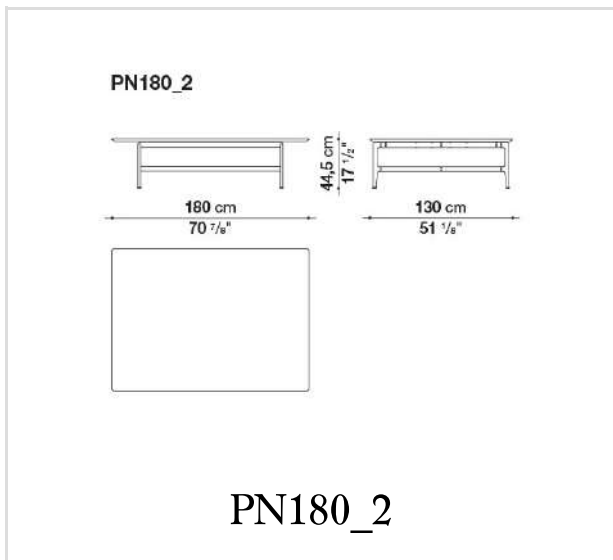

PN130Q

PN130Q

PN130Q_V

PN130Q_V

PN180_1

PN180_1

B&B Italia reserves the right to make technological and aesthetic improvements to its models, including changes to the sizes and materials, without notice. The technical drawings do not define the details of the product. The measurements shown are indicative and may undergo changes. In particular, the dimensions relevant to the padded parts are subject to usage tolerances over time caused by the normal adjustment of the padding. For the specific information, please contact the dealer closest to you.