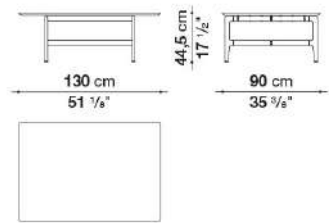


Pianura

SMALL TABLES

Antonio Citterio

Description

Technical information

Technical drawings

PN130

PN130

PN130Q

PN130Q

PN130Q_V

PN130Q_V

PN180_1

PN180_1

B&B Italia reserves the right to make technological and aesthetic improvements to its models, including changes to the sizes and materials, without notice. The technical drawings do not define the details of the product. The measurements shown are indicative and may undergo changes. In particular, the dimensions relevant to the padded parts are subject to usage tolerances over time caused by the normal adjustment of the padding. For the specific information, please contact the dealer closest to you.