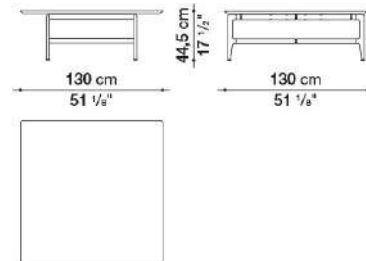


Pianura

SMALL TABLES

Antonio Citterio

Description

Technical information

Technical drawings

PN130

PN130

PN130Q

PN130Q

PN130Q_V

PN130Q_V

PN180_1

PN180_1

B&B Italia reserves the right to make technological and aesthetic improvements to its models, including changes to the sizes and materials, without notice. The technical drawings do not define the details of the product. The measurements shown are indicative and may undergo changes. In particular, the dimensions relevant to the padded parts are subject to usage tolerances over time caused by the normal adjustment of the padding. For the specific information, please contact the dealer closest to you.