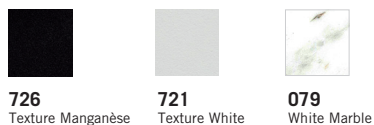

ref. 56504/11704

CENTRE TABLE

Jasper Morrison / KETTAL PARK LIFE

Dimensions

Standard Finishes

Materials

Aluminium

Antioxy, Heavy Load, Resistant En-1421, Kettalize-It, Anti-Scratch, Easy Clean, Flame Retardant M1, Eco Friendly Ecoembes Recycling Process

Volume: 0,11 m³ / 3,8 cft.

Optional Colours

Aluminium

KETTAL