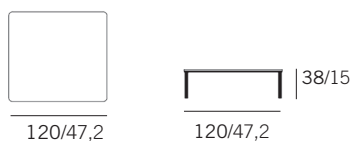

ref. 56504/11704

CENTRE TABLE

Jasper Morrison / KETTAL PARK LIFE

Dimensions

Standard Finishes

Materials

Aluminium

Antioxy, Heavy Load, Resistant En-1421, Kettalize-It, Anti-Scratch, Easy Clean, Flame Retardant M1, Eco Friendly Ecoembes Recycling Process

LIGHT STONE

Antioxy, Mold resistant, Easy Clean, Restist U.V., X-Temperature

Characteristics

Table top:

Units box: 1 **Box Weight:** 40 kg / 88 Lbs

Volume: 0,09 m³ / 3,17 cft.

Legs:

Units box: 1 **Box Weight:** 6 kg / 13,2 Lbs

Volume: 0,11 m³ / 3,8 cft.

Optional Colours

Aluminium

KETTAL