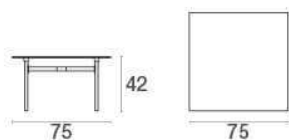

Coffee table with ceramic top 75x75 - Kira

Description

Code: 690

Type: Short table

Line: Kira

Collection: Advanced

Technical data

Weight: 15.50 Kg

Width: 75 cm

Depth: 75 cm

Height: 42 cm

Static Load: 100 Kg