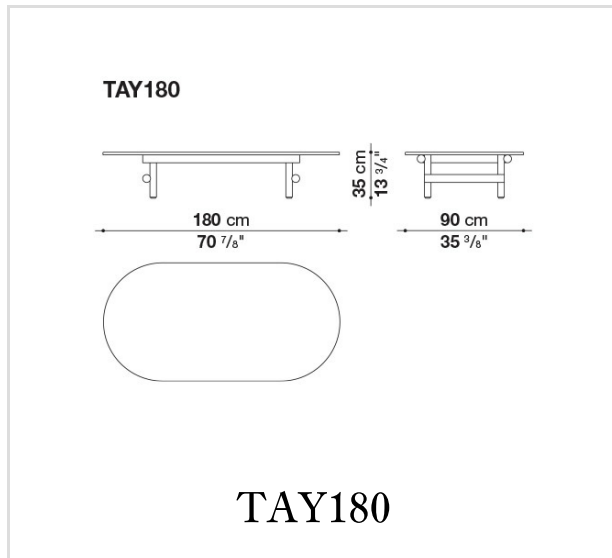

PES fabric coated on one side in PU

Technical drawings

B&B Italia reserves the right to make technological and aesthetic improvements to its models, including changes to the sizes and materials, without notice. The technical drawings do not define the details of the product. The measurements shown are indicative and may undergo changes. In particular, the dimensions relevant to the padded parts are subject to usage tolerances over time caused by the normal adjustment of the padding. For the specific information, please contact the dealer closest to you.