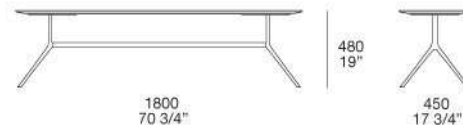

MONDRIAN

JEAN-MARIE MASSAUD (2016)

CO180A

Poliform