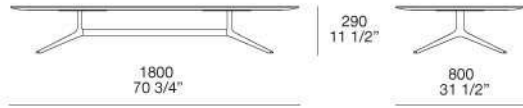

MONDRIAN

JEAN-MARIE MASSAUD (2016)

TA180