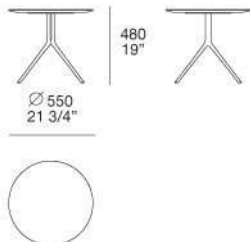

MONDRIAN

JEAN-MARIE MASSAUD (2016)

TA055RA