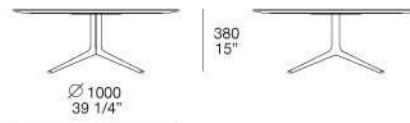

MONDRIAN

JEAN-MARIE MASSAUD (2016)

TA100R

Poliform