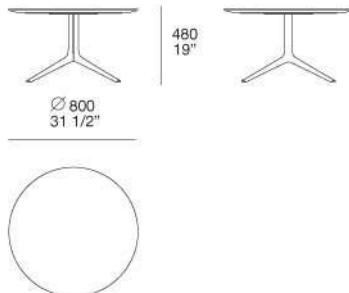

MONDRIAN

JEAN-MARIE MASSAUD (2016)

TA080RA