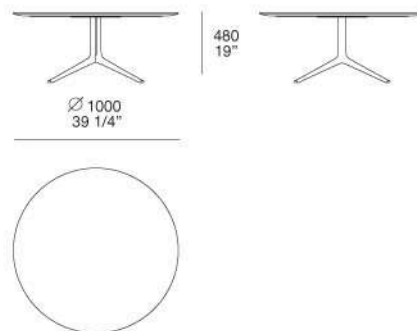

MONDRIAN

JEAN-MARIE MASSAUD (2016)

TA100RA