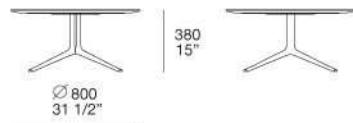

STRUCTURE

Mat or glossy Brown nickel opaco or polished bronze-casting

MONDRIAN

JEAN-MARIE MASSAUD (2016)

TA180

TA180R

TA140

TA080R