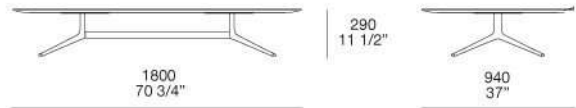

STRUCTURE

Mat or glossy Brown nickel opaco or polished bronze-casting

MONDRIAN

JEAN-MARIE MASSAUD (2016)

TA180

TA180R

TA140

TA080R