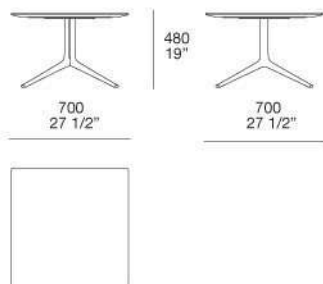

MONDRIAN

JEAN-MARIE MASSAUD (2016)

TA070A