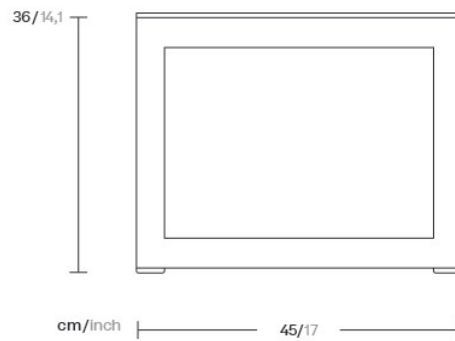

cm/inch

kettal

Aluminium Side table

Designer
Kettal Studio

Collection
Landscape

Reference
KS9402300

2/3

Materials