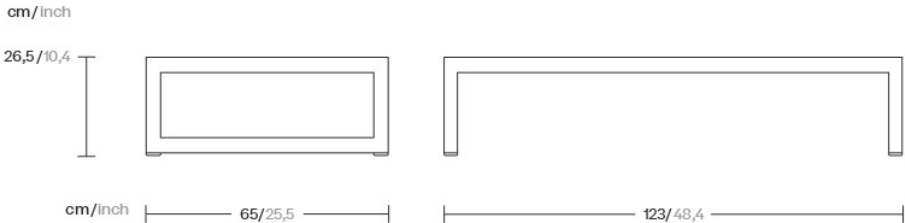

Centre table

Designer
Kettal Studio

Collection
Landscape

Reference
KS94.02900

Landscape aims to be part of a project. It is not understood as an item apart, but instead relates to its environment and melds with it. It is the project that is important, not the product, and this is its essence. Its rationalist construction seeks to give order, form and structure to the outdoor space, although, in terms of function, it has been designed to give shelter: to shade and cool or protect from the rain and wind.