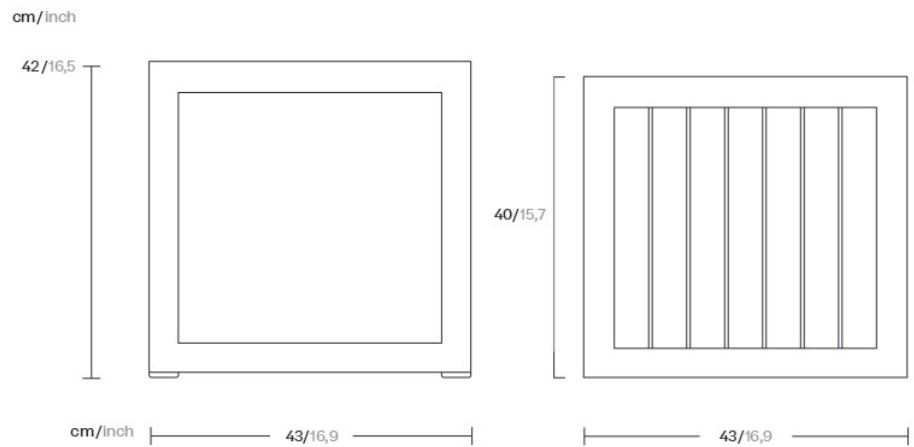

kettal

Teak Side table

Designer
Kettal Studio

Collection
Landscape

Reference
KS94.02400

1/2

Landscape aims to be part of a project. It is not understood as an item apart, but instead relates to its environment and melds with it. It is the project that is important, not the product, and this is its essence. Its rationalist construction seeks to give order, form and structure to the outdoor space, although, in terms of function, it has been designed to give shelter: to shade and cool or protect from the rain and wind.