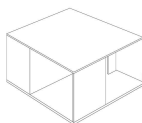

■ T140V00

■ T140V41

■ T140VX1

■ T140VM1

■ T140VH3

■ T140VM4

SCHEMATICS

QUADRATO ANGOLARE

60cm x 60cm H 42cm
23,62" x 23,62" H 16,54"

60cm x 60cm H 70cm
23,62" x 23,62" H 27,56"

QUADRATO CENTRALE

100cm x 100cm H 34cm
39,37" x 39,37" H 13,39"

RETTANGOLARE CENTRALE

85cm x 125cm H 34cm
33,46" x 49,21" H 13,39"