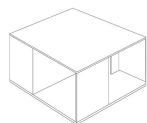

■ T140V00

■ T140V41

■ T140VX1

■ T140VM1

■ T140VH3

■ T140VM4

SCHEMATICS

QUADRATO ANGOLARE

60cm x 60cm H 42cm
23,62" x 23,62" H 16,54"

60cm x 60cm H 70cm
23,62" x 23,62" H 27,56"

QUADRATO CENTRALE

100cm x 100cm H 34cm
39,37" x 39,37" H 13,39"

RETTANGOLARE CENTRALE

85cm x 125cm H 34cm
33,46" x 49,21" H 13,39"