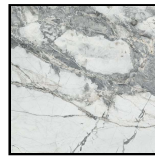

100cm x 100cm H 27cm  
39,37" x 39,37" H 10,63"

ROUND ACCENT

45cm H 34cm  
17,72" H 13,39"  
56cm H 50cm  
22,05" H 19,69"  
56cm H 50cm  
22,05" H 19,69"

FINISHINGS

Frame finishing

PEWTER

Top finishing

COFFEE

SMOKED OAK

CALACATTA GOLD

MARMO OROBICO

INVISIBLE GRAY