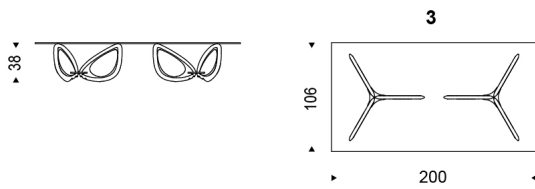

## DIMENSIONS

100x100x38h  
120x120x38h  
200x106x38h - 3  
200x106x38h - 4  
Ø120x38h

## DESCRIPTION

Coffee table with solid Canaletto walnut and transparent varnished steel base. Clear glass top.