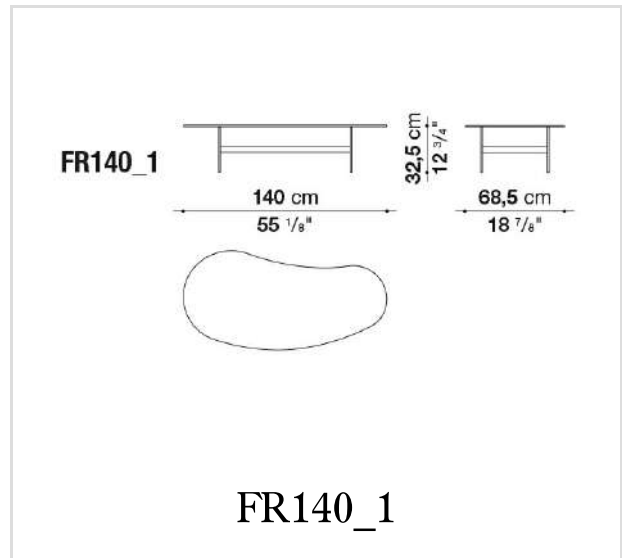


Formiche

SMALL TABLES

Piero Lissoni

Description

Lightness and simplicity distinguish Formiche (Ants in English) complements. The slender supporting structure (making reference to the name), with its shape and finishing, picks up the theme of the legs in the sofa system. The rounded support of pewter-painted steel is connected by cross-bars to support the tops in different shapes, round, oval, or “kidney bean.” Various shapes and heights make it possible to compose different support systems. The tops themselves, made of transparent glass, light oak, titanium painted metal, or porcelain ceramic, white or grey stone, have a fine thickness of 8 mm.

Technical informations

Technical drawings

FR47V

FR62

FR67V

B&B Italia reserves the right to make technological and aesthetic improvements to its models, including changes to the sizes and materials, without notice. The technical drawings do not define the details of the product. The measurements shown are indicative and may undergo changes. In particular, the dimensions relevant to the padded parts are subject to usage tolerances over time caused by the normal adjustment of the padding. For the specific information, please contact the dealer closest to you.