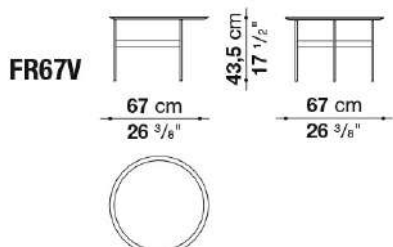

Technical informations

Technical drawings

FR47V

FR62

FR67V

B&B Italia reserves the right to make technological and aesthetic improvements to its models, including changes to the sizes and materials, without notice. The technical drawings do not define the details of the product. The measurements shown are indicative and may undergo changes. In particular, the dimensions relevant to the padded parts are subject to usage tolerances over time caused by the normal adjustment of the padding. For the specific information, please contact the dealer closest to you.