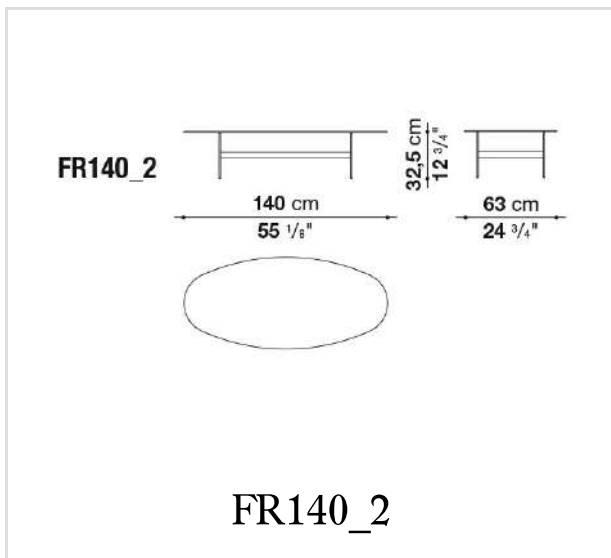


Formiche

SMALL TABLES

Piero Lissoni

Description

Lightness and simplicity distinguish Formiche (Ants in English) complements. The slender supporting structure (making reference to the name), with its shape and finishing, picks up the theme of the legs in the sofa system. The rounded support of pewter-painted steel is connected by cross-bars to support the tops in different shapes, round, oval, or “kidney bean.” Various shapes and heights make it possible to compose different support systems. The tops themselves, made of transparent glass, light oak, titanium painted metal, or porcelain ceramic, white or grey stone, have a fine thickness of 8 mm.

Technical informations

Technical drawings

FR47V

FR62

FR67V

B&B Italia reserves the right to make technological and aesthetic improvements to its models, including changes to the sizes and materials, without notice. The technical drawings do not define the details of the product. The measurements shown are indicative and may undergo changes. In particular, the dimensions relevant to the padded parts are subject to usage tolerances over time caused by the normal adjustment of the padding. For the specific information, please contact the dealer closest to you.