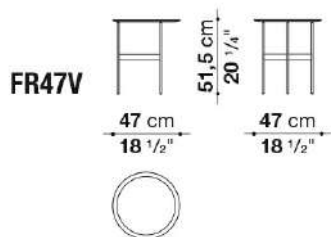


Formiche

SMALL TABLES

Piero Lissoni

Description

Lightness and simplicity distinguish Formiche (Ants in English) complements. The slender supporting structure (making reference to the name), with its shape and finishing, picks up the theme of the legs in the sofa system. The rounded support of pewter-painted steel is connected by cross-bars to support the tops in different shapes, round, oval, or “kidney bean.” Various shapes and heights make it possible to compose different support systems. The tops themselves, made of transparent glass, light oak, titanium painted metal, or porcelain ceramic, white or grey stone, have a fine thickness of 8 mm.

Technical informations

Technical drawings

FR47V

FR62

FR67V

B&B Italia reserves the right to make technological and aesthetic improvements to its models, including changes to the sizes and materials, without notice. The technical drawings do not define the details of the product. The measurements shown are indicative and may undergo changes. In particular, the dimensions relevant to the padded parts are subject to usage tolerances over time caused by the normal adjustment of the padding. For the specific information, please contact the dealer closest to you.