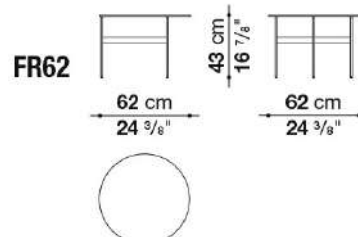


Formiche

SMALL TABLES

Piero Lissoni

Description

Lightness and simplicity distinguish Formiche (Ants in English) complements. The slender supporting structure (making reference to the name), with its shape and finishing, picks up the theme of the legs in the sofa system. The rounded support of pewter-painted steel is connected by cross-bars to support the tops in different shapes, round, oval, or “kidney bean.” Various shapes and heights make it possible to compose different support systems. The tops themselves, made of transparent glass, light oak, titanium painted metal, or porcelain ceramic, white or grey stone, have a fine thickness of 8 mm.

Technical informations

Technical drawings

FR47V

FR62

FR67V

B&B Italia reserves the right to make technological and aesthetic improvements to its models, including changes to the sizes and materials, without notice. The technical drawings do not define the details of the product. The measurements shown are indicative and may undergo changes. In particular, the dimensions relevant to the padded parts are subject to usage tolerances over time caused by the normal adjustment of the padding. For the specific information, please contact the dealer closest to you.