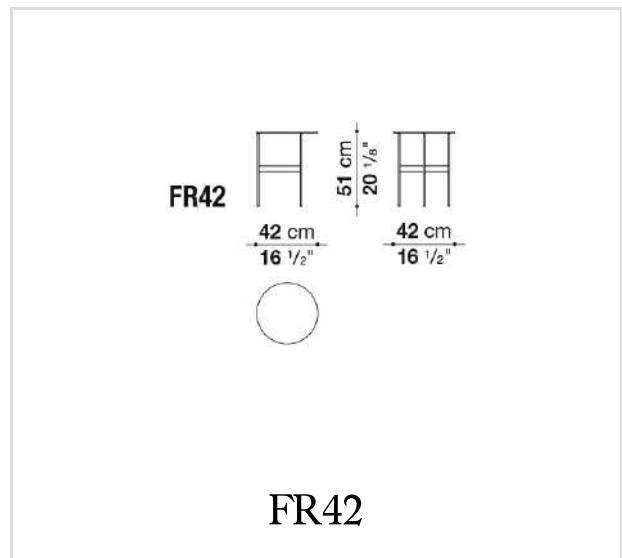


Formiche

SMALL TABLES

Piero Lissoni

Description

Lightness and simplicity distinguish Formiche (Ants in English) complements. The slender supporting structure (making reference to the name), with its shape and finishing, picks up the theme of the legs in the sofa system. The rounded support of pewter-painted steel is connected by cross-bars to support the tops in different shapes, round, oval, or “kidney bean.” Various shapes and heights make it possible to compose different support systems. The tops themselves, made of transparent glass, light oak, titanium painted metal, or porcelain ceramic, white or grey stone, have a fine thickness of 8 mm.

Technical informations

Technical drawings

FR47V

FR62

FR67V

B&B Italia reserves the right to make technological and aesthetic improvements to its models, including changes to the sizes and materials, without notice. The technical drawings do not define the details of the product. The measurements shown are indicative and may undergo changes. In particular, the dimensions relevant to the padded parts are subject to usage tolerances over time caused by the normal adjustment of the padding. For the specific information, please contact the dealer closest to you.