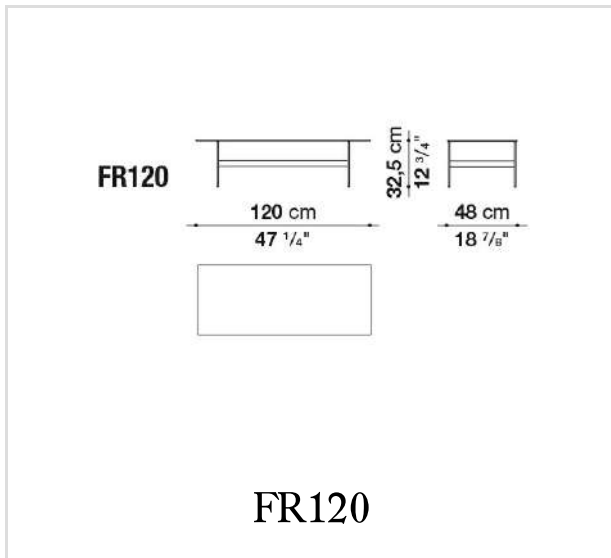


Formiche

SMALL TABLES

Piero Lissoni

Description

Lightness and simplicity distinguish Formiche (Ants in English) complements. The slender supporting structure (making reference to the name), with its shape and finishing, picks up the theme of the legs in the sofa system. The rounded support of pewter-painted steel is connected by cross-bars to support the tops in different shapes, round, oval, or “kidney bean.” Various shapes and heights make it possible to compose different support systems. The tops themselves, made of transparent glass, light oak, titanium painted metal, or porcelain ceramic, white or grey stone, have a fine thickness of 8 mm.

Technical informations

Technical drawings

FR47V

FR62

FR67V

B&B Italia reserves the right to make technological and aesthetic improvements to its models, including changes to the sizes and materials, without notice. The technical drawings do not define the details of the product. The measurements shown are indicative and may undergo changes. In particular, the dimensions relevant to the padded parts are subject to usage tolerances over time caused by the normal adjustment of the padding. For the specific information, please contact the dealer closest to you.