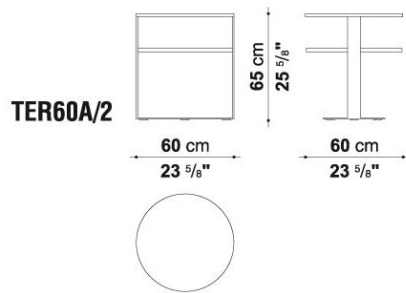

EILEEN

TECHNICAL DRAWINGS

TER60A2

TER60B