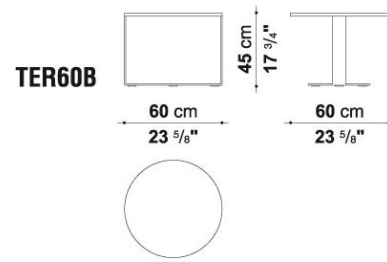

EILEEN

TECHNICAL DRAWINGS

TER60A2

TER60B