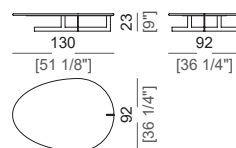

DOUGLAS

design
Mauro Lipparini 2017

STRUCTURE: metal, finishes titanium or black nickel or varnished micaceous brown
TOP: "Niveo white" or "Arabesque grey" marble
LOWER TOP OF CONSOLE AND SIDE TABLE Ø 50 CM: tempered smoked glass

Small table

Coffee table

Coffee table

Coffee table

Console