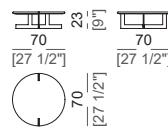

Coffee table