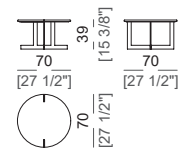

Coffee table