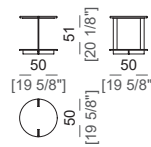

design
Mauro Lipparini 2017

STRUCTURE: metal, finishes titanium or black nickel or varnished micaceous brown
TOP: "Niveo white" or "Arabesque grey" marble
LOWER TOP OF CONSOLE AND SIDE TABLE Ø 50 CM: tempered smoked glass

Small table

Coffee table