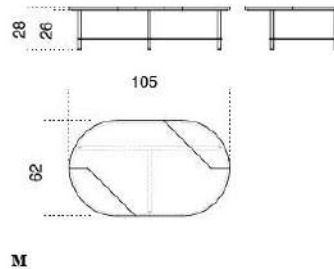

Available also with Bianco Statuario and Nero

Marquinia marble inlaid top.

Black hand brushed anodised aluminium and bright brass structure.

Dimensioni / Sizes

Marmo

Cm

S 70 x 42 x 40h

M 105 x 62 x 28h

L 120 x 72 x 23h

Legno

Cm

S 70 x 42 x 40h

M 105 x 62 x 28h

L 120 x 72 x 23h

XL 144 x 85 x 36h

S

M

L