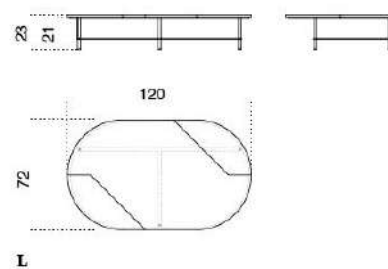

Available also with Bianco Statuario and Nero

Marquinia marble inlaid top.

Black hand brushed anodised aluminium and bright brass structure.

Dimensioni / Sizes

Marmo

Cm

S 70 x 42 x 40h

M 105 x 62 x 28h

L 120 x 72 x 23h

Legno

Cm

S 70 x 42 x 40h

M 105 x 62 x 28h

L 120 x 72 x 23h

XL 144 x 85 x 36h

S

M

L