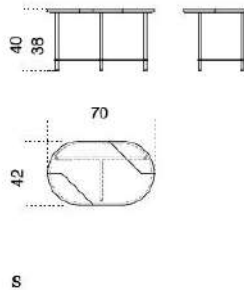

Available also with Bianco Statuario and Nero

Marquinia marble inlaid top.

Black hand brushed anodised aluminium and bright brass structure.

Dimensioni / Sizes

Marmo

Cm

S 70 x 42 x 40h

M 105 x 62 x 28h

L 120 x 72 x 23h

Legno

Cm

S 70 x 42 x 40h

M 105 x 62 x 28h

L 120 x 72 x 23h

XL 144 x 85 x 36h

S

M

L