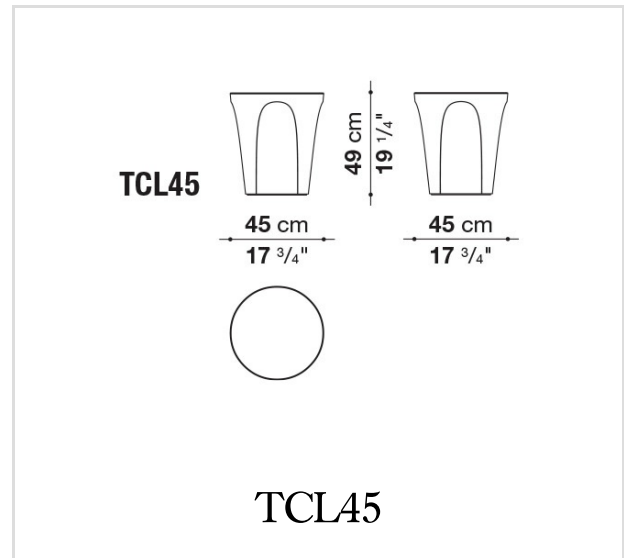

Technical drawings

B&B Italia reserves the right to make technological and aesthetic improvements to its models, including changes to the sizes and materials, without notice. The technical drawings do not define the details of the product. The measurements shown are indicative and may undergo changes. In particular, the dimensions relevant to the padded parts are subject to usage tolerances over time caused by the normal adjustment of the padding. For the specific information, please contact the dealer closest to you.