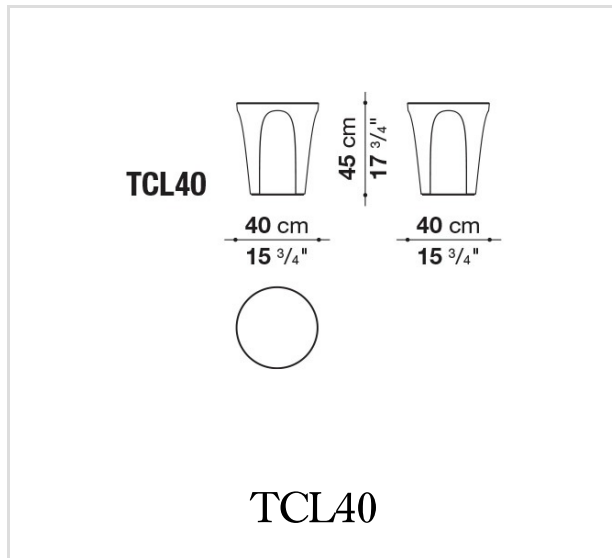

Technical drawings

B&B Italia reserves the right to make technological and aesthetic improvements to its models, including changes to the sizes and materials, without notice. The technical drawings do not define the details of the product. The measurements shown are indicative and may undergo changes. In particular, the dimensions relevant to the padded parts are subject to usage tolerances over time caused by the normal adjustment of the padding. For the specific information, please contact the dealer closest to you.