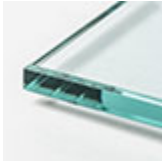

# CARRÈ

Design: Giorgio Cattelan

Finishes: frame

*glass*

clear

Finishes: optional tray

*metal*

polished  
stainless steel