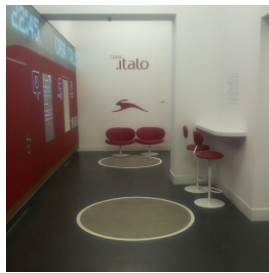

## Projects

CRUISE BAR - SYDNEY

NTV