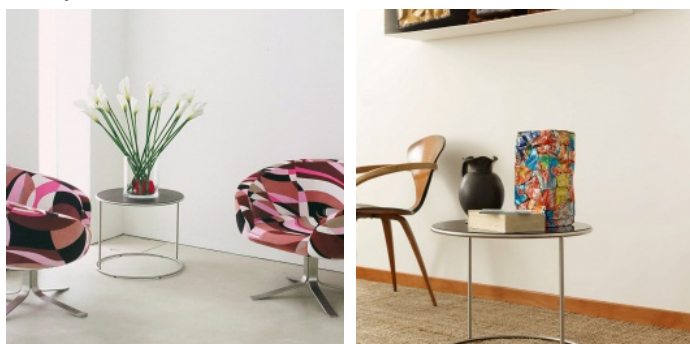

Gallery

Dimensions

Dimensions