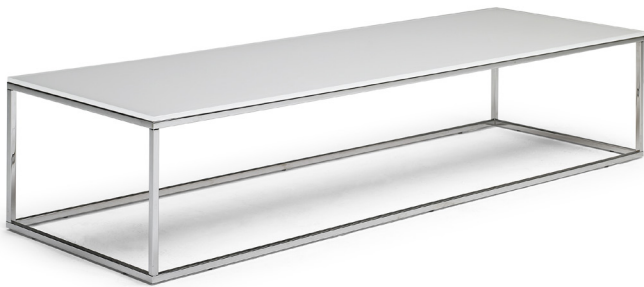

■ T100FM3

■ T100MM3

■ T100MYC

■ T100M03

■ T100MYO

■ T100FMB

SCHEMATICS

SQUARE CORNER

45cm x 45cm H 54cm
17,72" x 17,72" H 21,26"

SQUARE CENTRAL

90cm x 90cm H 34cm
35,43" x 35,43" H 13,39"

RECTANGULAR CENTRAL

50cm x 160cm H 34cm
19,69" x 62,99" H 13,39"

80cm x 140cm H 34cm
31,5" x 55,12" H 13,39"

RECTANGULAR CONSOLE

27cm x 90cm H 56cm
10,63" x 35,43" H 22,05"

90cm x 27cm H 56cm
35,43" x 10,63" H 22,05"

ROUND CORNER

45cm H 56cm
17,72" H 22,05"

ROUND CENTRAL

100cm H 34cm
39,37" H 13,39"

FINISHINGS