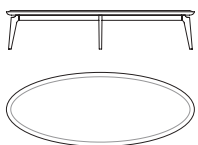

56663
Tavolino ovale base in frassino, top pelle
Oval low table base in ash wood, leather top
cm 180 x 70 x h 36
in 70 7/8 x 27 5/8 x h 14 1/4

56664
Tavolino ovale base in frassino, top Peltrox
Oval low table base in ash wood, Peltrox top
cm 180 x 70 x h 37
in 70 7/8 x 27 5/8 x h 14 1/2

<

BLEND

56665
Tavolino ovale base color bronzo, top cristallo
Oval low table base in bronze colour, crystal top
cm 180 x 70 x h 37
in 70 7/8 x 27 5/8 x h 14 1/2

56716
Tavolino ovale base color bronzo, top marmo
Oval low table base in bronze colour, marble top
cm 180 x 70 x h 37
in 70 7/8 x 27 5/8 x h 14 1/2

56668
Tavolino ovale base color bronzo, top pelle
Oval low table base in bronze colour, leather top
cm 180 x 70 x h 36
in 70 7/8 x 27 5/8 x h 14 1/4

56669
Tavolino ovale base color bronzo, top Pettrox
Oval low table base in bronze colour, Pettrox top
cm 180 x 70 x h 37
in 70 7/8 x 27 5/8 x h 14 1/2