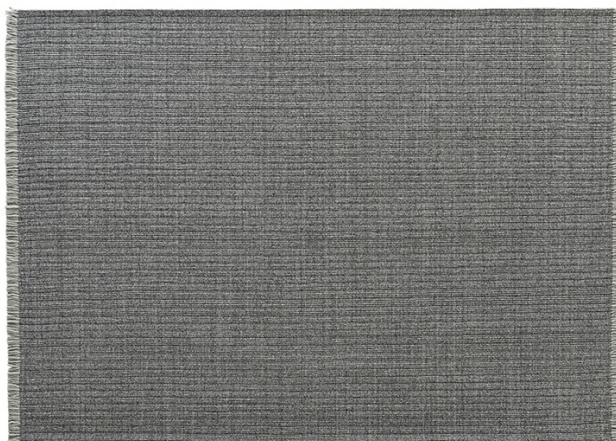

## Description

Carpet in 100% wool available in a rectangular version in three measures (cm 200 x 300 - cm 250 x 350 - cm 300 x 400) in grey, dark grey and black colours.

---