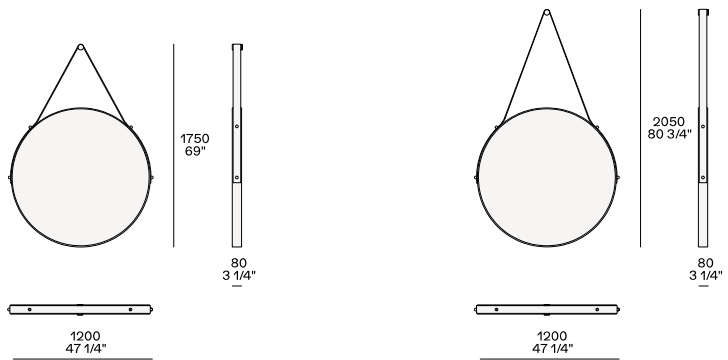

## DESCRIPTION

<b>Typology</b>	Mirror
<b>Structure</b>	Metal covered in hide with back in wooden particles faced with melamine
<b>Thickness</b>	80 mm
<b>Features</b>	Hook and glossy brass details
<b>Note</b>	Wall fixing support included

## DIMENSIONS

### Diameter 1200mm

### Diameter 1500mm

---