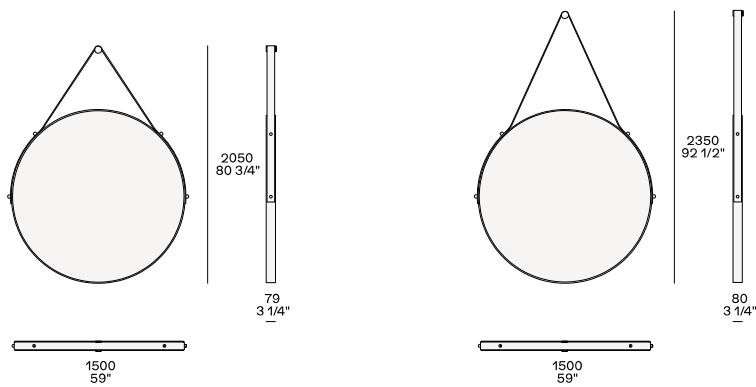

## DESCRIPTION

<b>Typology</b>	Mirror
<b>Structure</b>	Metal covered in hide with back in wooden particles faced with melamine
<b>Thickness</b>	80 mm
<b>Features</b>	Hook and glossy brass details
<b>Note</b>	Wall fixing support included

## DIMENSIONS

### Diameter 1200mm

### Diameter 1500mm

---