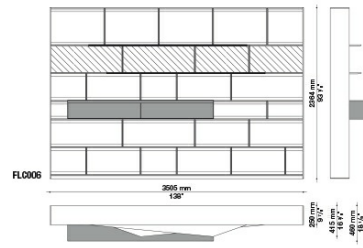


Flat.C

WALLSYSTEMS

Antonio Citterio

Description

As we all have size requirements in our houses, we need furnishings that despite their size can be positioned in areas of limited space. This is where the concept for Flat.C comes from. Designed to house books and a television as well as all hi-fi accessories in the smallest amount of space possible, it also provides a convenient solution for electrical wiring and arranging the wires in cableways. Flat.C is only 25 cm in depth: the thickness of the shelves and sides has been extremely reduced, and there are no visibly joined parts.

Technical information

Technical drawings

FLC001

FLC002

FLC003

FLC004

FLC005

FLC006