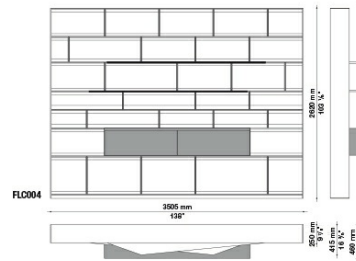


Flat.C

WALLSYSTEMS

Antonio Citterio

Description

As we all have size requirements in our houses, we need furnishings that despite their size can be positioned in areas of limited space. This is where the concept for Flat.C comes from. Designed to house books and a television as well as all hi-fi accessories in the smallest amount of space possible, it also provides a convenient solution for electrical wiring and arranging the wires in cableways. Flat.C is only 25 cm in depth: the thickness of the shelves and sides has been extremely reduced, and there are no visibly joined parts.

Technical information

Technical drawings

FLC001

FLC002

FLC003

FLC004

FLC005

FLC006