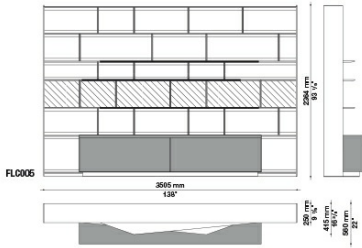


Flat.C

WALLSYSTEMS

Antonio Citterio

Description

As we all have size requirements in our houses, we need furnishings that despite their size can be positioned in areas of limited space. This is where the concept for Flat.C comes from. Designed to house books and a television as well as all hi-fi accessories in the smallest amount of space possible, it also provides a convenient solution for electrical wiring and arranging the wires in cableways. Flat.C is only 25 cm in depth: the thickness of the shelves and sides has been extremely reduced, and there are no visibly joined parts.

Technical information

Technical drawings

FLC001

FLC002

FLC003

FLC004

FLC005

FLC006