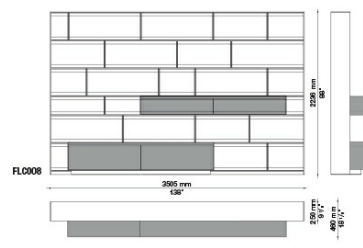

FLC005

FLC006

FLC007

FLC008