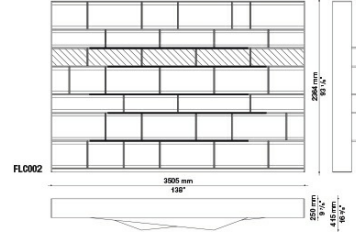

Technical drawings

FLC001

FLC002