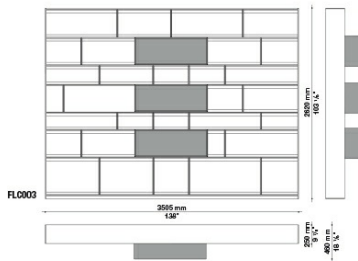


Flat.C

WALLSYSTEMS

Antonio Citterio

Description

As we all have size requirements in our houses, we need furnishings that despite their size can be positioned in areas of limited space. This is where the concept for Flat.C comes from. Designed to house books and a television as well as all hi-fi accessories in the smallest amount of space possible, it also provides a convenient solution for electrical wiring and arranging the wires in cableways. Flat.C is only 25 cm in depth: the thickness of the shelves and sides has been extremely reduced, and there are no visibly joined parts.

Technical information

Technical drawings

FLC001

FLC002

FLC003

FLC004

FLC005

FLC006

FLC007

FLC008

FLC009

FLC010

FLC011

FLC012

FLC013

FLC014