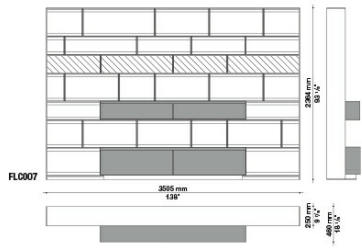


Flat.C

WALLSYSTEMS

Antonio Citterio

Description

As we all have size requirements in our houses, we need furnishings that despite their size can be positioned in areas of limited space. This is where the concept for Flat.C comes from. Designed to house books and a television as well as all hi-fi accessories in the smallest amount of space possible, it also provides a convenient solution for electrical wiring and arranging the wires in cableways. Flat.C is only 25 cm in depth: the thickness of the shelves and sides has been extremely reduced, and there are no visibly joined parts.

Technical information

Technical drawings

FLC001

FLC002

FLC003

FLC004

FLC005

FLC006