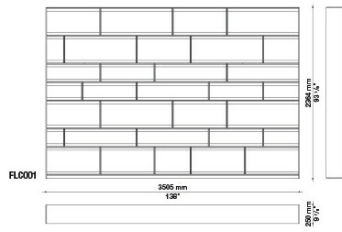

Technical drawings

FLC001