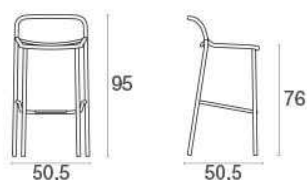

Barstool - Yard

Description

Code: 533

Type: Stool

Line: Yard

Collection: Advanced

Technical data

Weight: 3.3 Kg

Width: 50.50 cm

Depth: 50.50 cm

Height: 95 cm

Stackable: 4

Static Load: 200 Kg