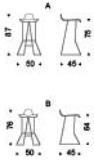

PEPE

Design: Paolo Cattelan

DIMENSIONS

50X45X76h - B
50X45X87h - A

DESCRIPTION

Stool with steel base in black or white embossed finish. Seat covered in leather as per sample card.

FINISHES: frame

metal