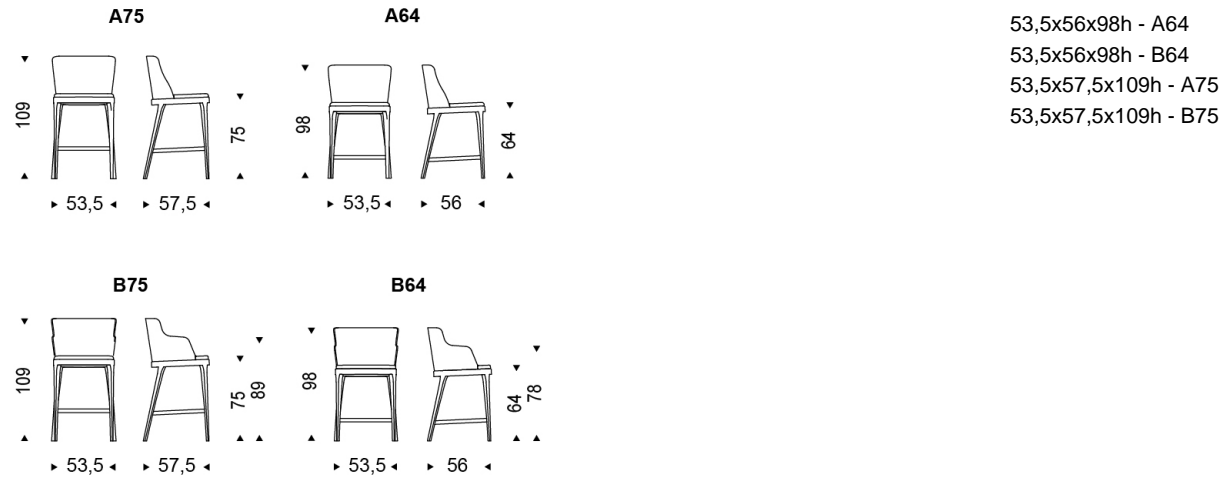

MAGDA

Design: Studio Kronos

DIMENSIONS

DESCRIPTION

Stool with or without arms in natural ashwood, Canaletto walnut stained ashwood, burned oak stained ashwood or open pore matt white or black painted. Seat and back upholstered in fabric, synthetic leather or soft leather as per sample card.