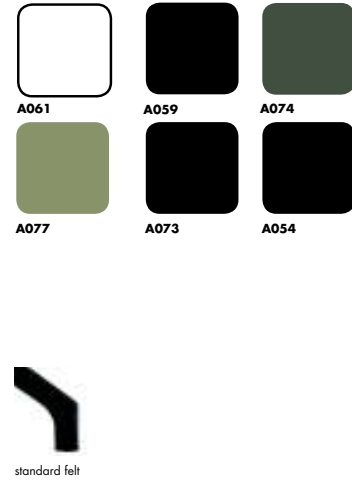

shell in "soft touch"

steel legs

standard optional optional

wooden legs

standard

wooden legs

standard

aluminium lacquered colours