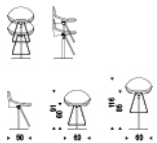

KISS

DIMENSIONS

60x50x91/116h

DESCRIPTION

Swivelling stool, adjustable in height, with chromed steel base, upholstered seat covered in fabric, soft leather or synthetic leather as per our sample card. The soft leather and synthetic leather covers are not removable.