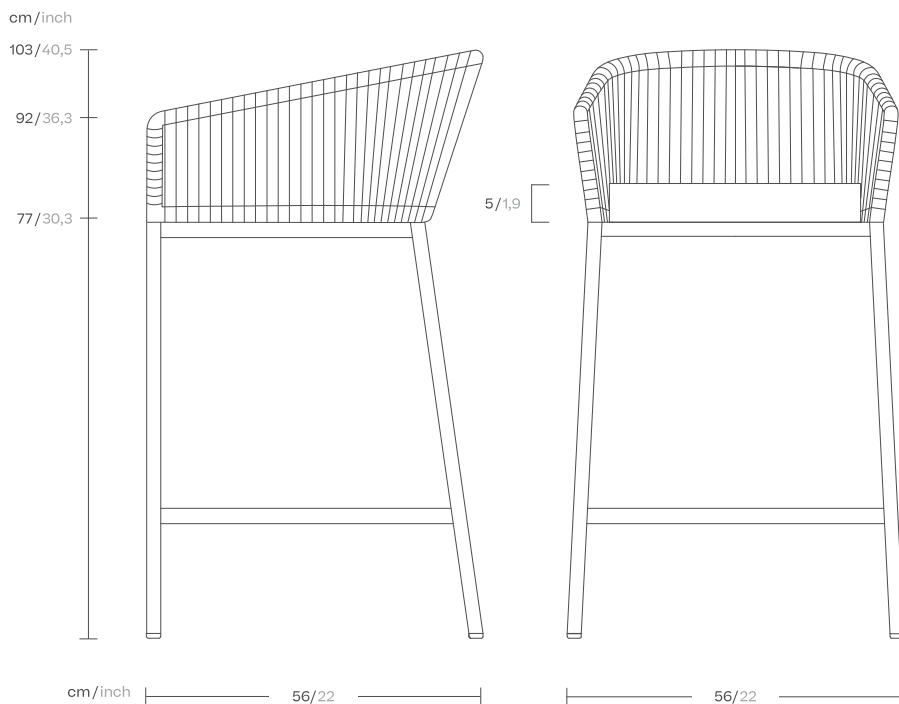

Bar stool bela rope

Designer
Rodolfo Dordoni

Collection
Bitta

Reference
KS7002600

1/5

Kettal Bitta is characterised by a combination of aluminium frames, seats of braided polyester and comfortable cushions, teak and stone for the table tops. My aim was to create dense braiding that would still let the air through, reminiscent of the braiding of the ropes used to moor boats (hence the name Bitta, which means 'mooring' in Italian), which makes the pieces look lightweight but, at the same time, they look just like cosy nests in natural colours to sit back and relax in.

kettal

Counter height bar stool bela rope

Designer
Rodolfo Dordoni

Collection
Bitta

Reference
KS7002800

1/5

Kettal Bitta is characterised by a combination of aluminium frames, seats of braided polyester and comfortable cushions, teak and stone for the table tops. My aim was to create dense braiding that would still let the air through, reminiscent of the braiding of the ropes used to moor boats (hence the name Bitta, which means 'mooring' in Italian), which makes the pieces look lightweight but, at the same time, they look just like cosy nests in natural colours to sit back and relax in.

kettal

Counter height bar stool bela rope

Designer
Rodolfo Dordoni

Collection
Bitta

Reference
KS7002800

2/5

Materials

Parallel Fabric
Heavy Load 100.000 Cycles,
Heavy Load Resistant
1000 Decitex, Kettalize-It,
Resist U.V. En-581-4, Easy Clean,
Abrasion, Resistance 30.000
Cycles, Quickdry