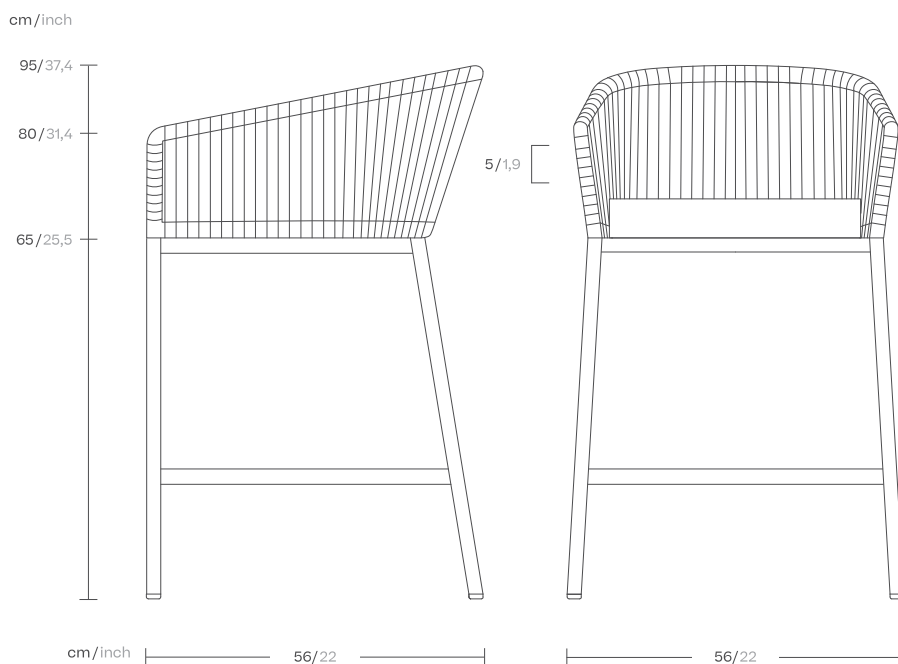

Bar stool bela rope

Designer
Rodolfo Dordoni

Collection
Bitta

Reference
KS7002600

1/5

Kettal Bitta is characterised by a combination of aluminium frames, seats of braided polyester and comfortable cushions, teak and stone for the table tops. My aim was to create dense braiding that would still let the air through, reminiscent of the braiding of the ropes used to moor boats (hence the name Bitta, which means 'mooring' in Italian), which makes the pieces look lightweight but, at the same time, they look just like cosy nests in natural colours to sit back and relax in.

kettal

Counter height bar stool bela rope

Designer
Rodolfo Dordoni

Collection
Bitta

Reference
KS7002800

1/5

Kettal Bitta is characterised by a combination of aluminium frames, seats of braided polyester and comfortable cushions, teak and stone for the table tops. My aim was to create dense braiding that would still let the air through, reminiscent of the braiding of the ropes used to moor boats (hence the name Bitta, which means 'mooring' in Italian), which makes the pieces look lightweight but, at the same time, they look just like cosy nests in natural colours to sit back and relax in.

kettal

Counter height bar stool bela rope

Designer
Rodolfo Dordoni

Collection
Bitta

Reference
KS7002800

2/5

Materials

Parallel Fabric
Heavy Load 100.000 Cycles,
Heavy Load Resistant
1000 Decitex, Kettalize-It,
Resist U.V. En-581-4, Easy Clean,
Abrasion, Resistance 30.000
Cycles, Quickdry