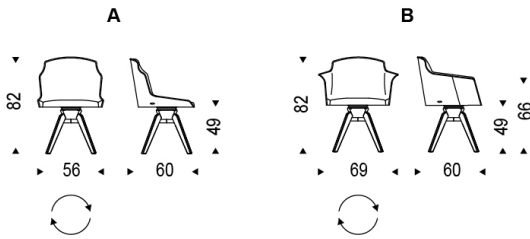

TYLER

Design: Paolo Cattelan

DIMENSIONS

56x60x82h - A
69x60x82h - B

DESCRIPTION

Swivelling chair with or without arms, with white or graphite embossed lacquered steel frame. Feet in natural ashwood, Canaletto walnut stained ashwood, burned oak stained ashwood or open pore matt white or black painted. Seat and back upholstered in fabric, synthetic leather or soft leather as per sample card.