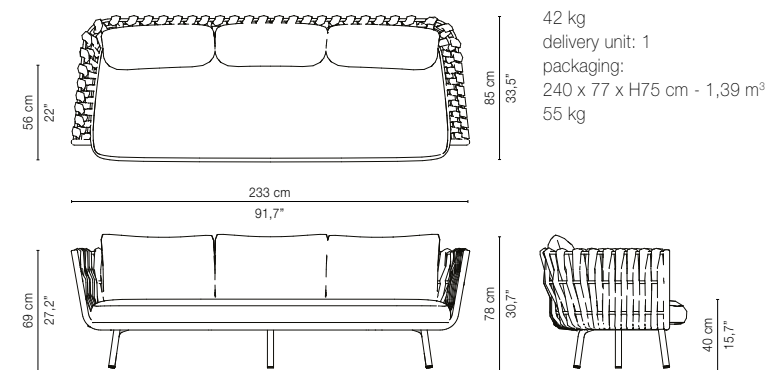

COLOURS

10-Linen

TECHNICAL DRAWINGS*

05302-10 - Clubchair

05349-10 - Daybed

05308-10 - Sofa 163cm

05309-10 - Sofa 233 cm

05381-10 - Side table

05386-10 - Coffee table

* The cushions on the drawings are not included in the article. Appearances, measurements and weights may slightly differ from reality.

CUSHIONS

Cushion set (seat + back) clubchair : C05302W
 sofa 163cm : C05308W (2 back cushions)
 sofa 233cm : C05309W (3 back cushions)
 daybed : C05349W (3 back cushions)