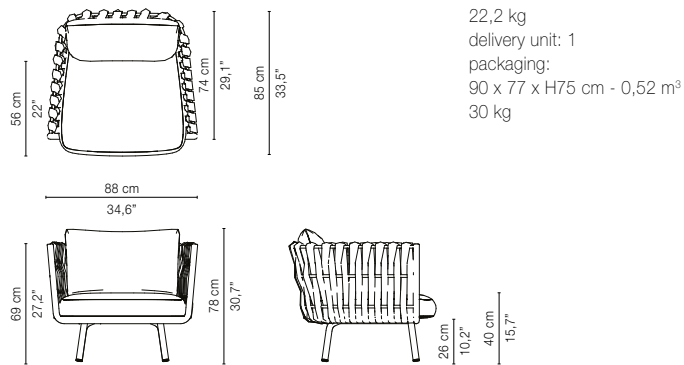

COLOURS

10-Linen

TECHNICAL DRAWINGS*

05302-10 - Clubchair

05349-10 - Daybed

05308-10 - Sofa 163cm

05309-10 - Sofa 233 cm

05381-10 - Side table

05386-10 - Coffee table

* The cushions on the drawings are not included in the article. Appearances, measurements and weights may slightly differ from reality.

CUSHIONS

Cushion set (seat + back) clubchair : C05302W
 sofa 163cm : C05308W (2 back cushions)
 sofa 233cm : C05309W (3 back cushions)
 daybed : C05349W (3 back cushions)