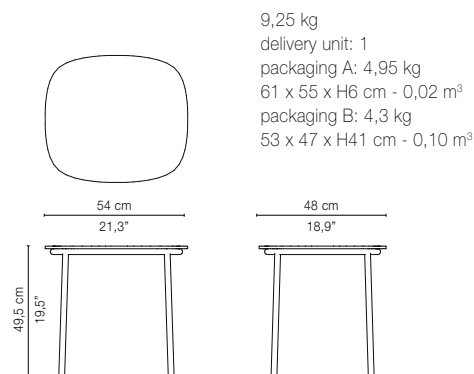

COLOURS

10-Linen

TECHNICAL DRAWINGS*

05302-10 - Clubchair

05349-10 - Daybed

05308-10 - Sofa 163cm

05309-10 - Sofa 233 cm

05381-10 - Side table

05386-10 - Coffee table

* The cushions on the drawings are not included in the article. Appearances, measurements and weights may slightly differ from reality.

CUSHIONS

Cushion set (seat + back) clubchair : C05302W
 sofa 163cm : C05308W (2 back cushions)
 sofa 233cm : C05309W (3 back cushions)
 daybed : C05349W (3 back cushions)