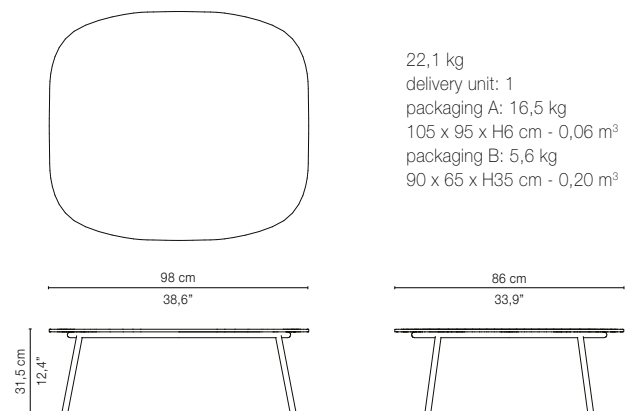

COLOURS

10-Linen

TECHNICAL DRAWINGS*

05302-10 - Clubchair

05349-10 - Daybed

05308-10 - Sofa 163cm

05309-10 - Sofa 233 cm

05381-10 - Side table

05386-10 - Coffee table

* The cushions on the drawings are not included in the article. Appearances, measurements and weights may slightly differ from reality.

CUSHIONS

Cushion set (seat + back) clubchair : C05302W
 sofa 163cm : C05308W (2 back cushions)
 sofa 233cm : C05309W (3 back cushions)
 daybed : C05349W (3 back cushions)