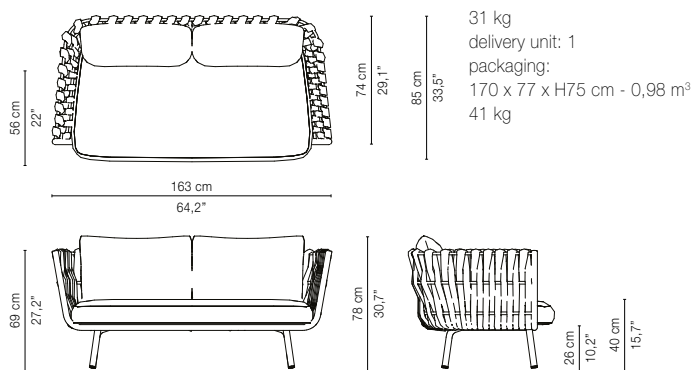

COLOURS

10-Linen

TECHNICAL DRAWINGS*

05302-10 - Clubchair

05349-10 - Daybed

05308-10 - Sofa 163cm

05309-10 - Sofa 233 cm

05381-10 - Side table

05386-10 - Coffee table

* The cushions on the drawings are not included in the article. Appearances, measurements and weights may slightly differ from reality.

CUSHIONS

Cushion set (seat + back) clubchair : C05302W
 sofa 163cm : C05308W (2 back cushions)
 sofa 233cm : C05309W (3 back cushions)
 daybed : C05349W (3 back cushions)