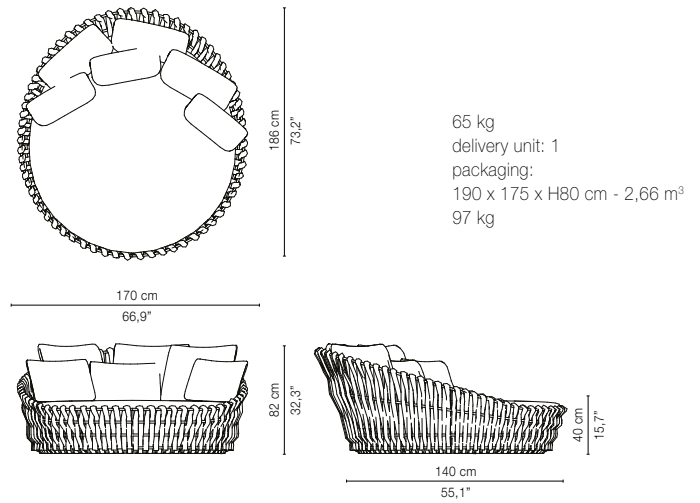

COLOURS

10-Linen

TECHNICAL DRAWINGS*

05302-10 - Clubchair

05349-10 - Daybed

05308-10 - Sofa 163cm

05309-10 - Sofa 233 cm

05381-10 - Side table

05386-10 - Coffee table

* The cushions on the drawings are not included in the article. Appearances, measurements and weights may slightly differ from reality.

CUSHIONS

Cushion set (seat + back) clubchair : C05302W
 sofa 163cm : C05308W (2 back cushions)
 sofa 233cm : C05309W (3 back cushions)
 daybed : C05349W (3 back cushions)