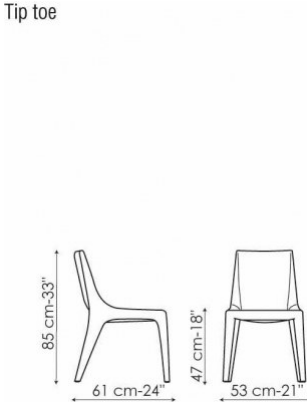

leather

Tip toe