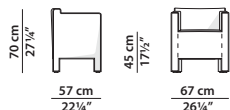

MADE IN ITALY

SUMMER ARMS Paola Navone

67 x 57 h70

Sedia. Chair.

67 x 57 h70

Sedia con rotelle.
Chair with wheels.