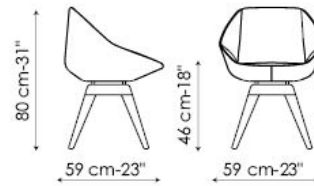

mat coffee brown

mat silver

chromed metal

black nickel metal

mat copper finish

mat brass finish

STONE WITH SWIVEL BASE

metal pivot mat painted in: white, anthracite grey, brown, ivory