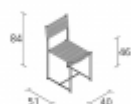

spaghetti chair - 101

spaghetti

design: **Giandomenico Belotti**

Chair with structure in chromed or stove enamelled steel, seat and back in PVC.

Dimension

Year warranty: 10 years
100% Recyclable
Boxes number: 1
Max.number pieces per a box: 2
Volume in m³: 0,292
Gross weight in Kg: 7

2D file

3D file

3D file

Finishes

steel

stove enamelled steel

PVC

PVC has diameter of 4 mm.