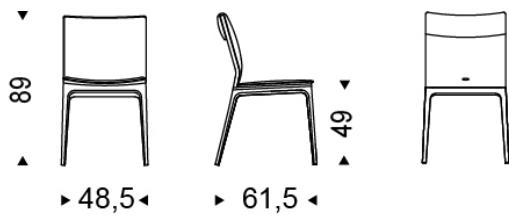

SOFIA

Design: Paolo Cattelan

DIMENSIONS

48,5x61,5x89h
48,5x64,5x108h - H
53,5x61,5x89h - B
53,5x64,5x108h - HB

B

H

HB

DESCRIPTION