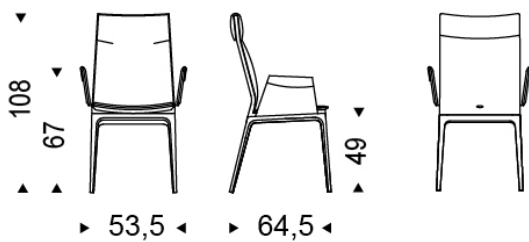

SOFIA

Design: Paolo Cattelan

DIMENSIONS

48,5x61,5x89h
48,5x64,5x108h - H
53,5x61,5x89h - B
53,5x64,5x108h - HB

B

H

HB

DESCRIPTION