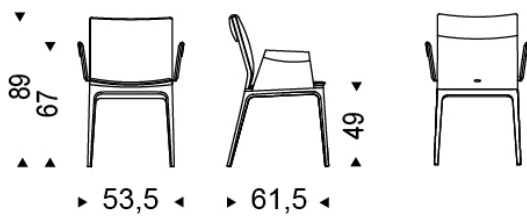

SOFIA

Design: Paolo Cattelan

DIMENSIONS

48,5x61,5x89h
48,5x64,5x108h - H
53,5x61,5x89h - B
53,5x64,5x108h - HB

B

H

HB

DESCRIPTION