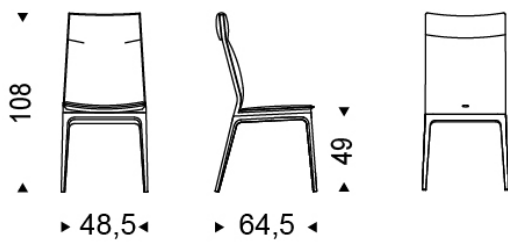

SOFIA

Design: Paolo Cattelan

DIMENSIONS

48,5x61,5x89h
48,5x64,5x108h - H
53,5x61,5x89h - B
53,5x64,5x108h - HB

B

H

HB

DESCRIPTION