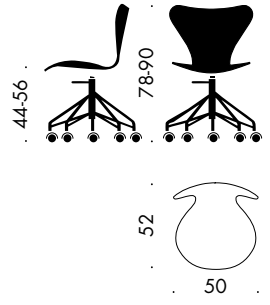

DIMENSIONS

MODEL 3107

Seat height: 44, 46.5 or 48.5 cm
Total height: 78, 80.5 or 82.5 cm
Width: 50 cm
Depth: 52 cm
Width, linked: 51 cm
Width, linked and with writing tablet : 66 cm
Depth, linked and with writing tablet: 61 cm

MODEL 3207

Seat height: 44, 46.5 or 48.5 cm
Total height: 76, 78.5 or 80.5 cm
Height floor-arm: 67, 69.5 or 71.5 cm
Width: 61 cm
Depth: 52 cm
Width, linked: 66 cm

MODEL 3187

Seat height: 64 cm
Total height: 98 cm
Width: 52 cm
Depth: 54 cm

MODEL 3197

Seat height: 76 cm
Total height: 110 cm
Width: 53 cm
Depth: 59 cm

MODEL 3117

Seat height: 44-56 cm
Total height: 78-90 cm
Width: 50 cm
Depth: 52 cm

MODEL 3217

Seat height: 44-56 cm
Total height: 78-90 cm
Height floor-arm: 67-79 cm
Width: 61 cm
Depth: 52 cm

MODEL 3177

Seat height: 32 cm
Total height: 60 cm
Width: 40 cm
Depth: 42 cm

SERIES 7™ - 3107

SERIES 7™ - 3207

SERIES 7™ - 3187

SERIES 7™ - 3197

SERIES 7™ - 3117

SERIES 7™ - 3217