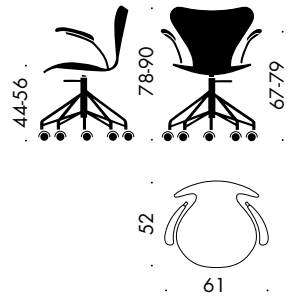

DIMENSIONS

MODEL 3107

Seat height: 44, 46.5 or 48.5 cm
Total height: 78, 80.5 or 82.5 cm
Width: 50 cm
Depth: 52 cm
Width, linked: 51 cm
Width, linked and with writing tablet : 66 cm
Depth, linked and with writing tablet: 61 cm

MODEL 3207

Seat height: 44, 46.5 or 48.5 cm
Total height: 76, 78.5 or 80.5 cm
Height floor-arm: 67, 69.5 or 71.5 cm
Width: 61 cm
Depth: 52 cm
Width, linked: 66 cm

MODEL 3187

Seat height: 64 cm
Total height: 98 cm
Width: 52 cm
Depth: 54 cm

MODEL 3197

Seat height: 76 cm
Total height: 110 cm
Width: 53 cm
Depth: 59 cm

MODEL 3117

Seat height: 44-56 cm
Total height: 78-90 cm
Width: 50 cm
Depth: 52 cm

MODEL 3217

Seat height: 44-56 cm
Total height: 78-90 cm
Height floor-arm: 67-79 cm
Width: 61 cm
Depth: 52 cm

MODEL 3177

Seat height: 32 cm
Total height: 60 cm
Width: 40 cm
Depth: 42 cm

SERIES 7™ - 3107

SERIES 7™ - 3207

SERIES 7™ - 3187

SERIES 7™ - 3197

SERIES 7™ - 3117

SERIES 7™ - 3217