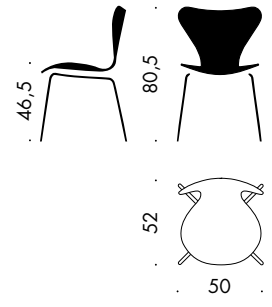

DIMENSIONS

MODEL 3107

Seat height: 44, 46.5 or 48.5 cm
Total height: 78, 80.5 or 82.5 cm
Width: 50 cm
Depth: 52 cm
Width, linked: 51 cm
Width, linked and with writing tablet : 66 cm
Depth, linked and with writing tablet: 61 cm

MODEL 3207

Seat height: 44, 46.5 or 48.5 cm
Total height: 76, 78.5 or 80.5 cm
Height floor-arm: 67, 69.5 or 71.5 cm
Width: 61 cm
Depth: 52 cm
Width, linked: 66 cm

MODEL 3187

Seat height: 64 cm
Total height: 98 cm
Width: 52 cm
Depth: 54 cm

MODEL 3197

Seat height: 76 cm
Total height: 110 cm
Width: 53 cm
Depth: 59 cm

MODEL 3117

Seat height: 44-56 cm
Total height: 78-90 cm
Width: 50 cm
Depth: 52 cm

MODEL 3217

Seat height: 44-56 cm
Total height: 78-90 cm
Height floor-arm: 67-79 cm
Width: 61 cm
Depth: 52 cm

MODEL 3177

Seat height: 32 cm
Total height: 60 cm
Width: 40 cm
Depth: 42 cm

SERIES 7™ - 3107

SERIES 7™ - 3207

SERIES 7™ - 3187

SERIES 7™ - 3197

SERIES 7™ - 3117

SERIES 7™ - 3217