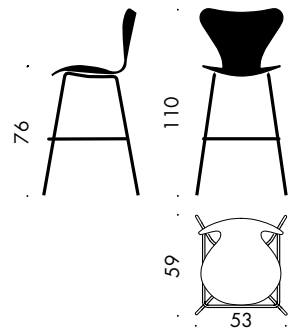

MODEL 3207

Seat height: 44, 46.5 or 48.5 cm
Total height: 76, 78.5 or 80.5 cm
Height floor-arm: 67, 69.5 or 71.5 cm
Width: 61 cm
Depth: 52 cm
Width, linked: 66 cm

MODEL 3187

Seat height: 64 cm
Total height: 98 cm
Width: 52 cm
Depth: 54 cm

MODEL 3197

Seat height: 76 cm
Total height: 110 cm
Width: 53 cm
Depth: 59 cm

MODEL 3117

Seat height: 44-56 cm
Total height: 78-90 cm
Width: 50 cm
Depth: 52 cm

MODEL 3217

Seat height: 44-56 cm
Total height: 78-90 cm
Height floor-arm: 67-79 cm
Width: 61 cm
Depth: 52 cm

MODEL 3177

Seat height: 32 cm
Total height: 60 cm
Width: 40 cm
Depth: 42 cm

SERIES 7™ - 3107

SERIES 7™ - 3207

SERIES 7™ - 3187

SERIES 7™ - 3197

SERIES 7™ - 3117

SERIES 7™ - 3217