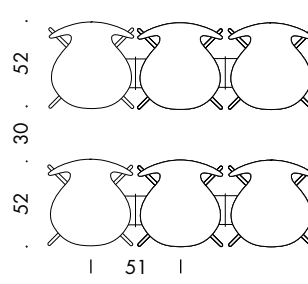

MODEL 3207

Seat height: 44, 46.5 or 48.5 cm
Total height: 76, 78.5 or 80.5 cm
Height floor-arm: 67, 69.5 or 71.5 cm
Width: 61 cm
Depth: 52 cm
Width, linked: 66 cm

MODEL 3187

Seat height: 64 cm
Total height: 98 cm
Width: 52 cm
Depth: 54 cm

MODEL 3197

Seat height: 76 cm
Total height: 110 cm
Width: 53 cm
Depth: 59 cm

MODEL 3117

Seat height: 44-56 cm
Total height: 78-90 cm
Width: 50 cm
Depth: 52 cm

MODEL 3217

Seat height: 44-56 cm
Total height: 78-90 cm
Height floor-arm: 67-79 cm
Width: 61 cm
Depth: 52 cm

MODEL 3177

Seat height: 32 cm
Total height: 60 cm
Width: 40 cm
Depth: 42 cm

SERIES 7™ - 3107

SERIES 7™ - 3207

SERIES 7™ - 3187

SERIES 7™ - 3197

SERIES 7™ - 3117

SERIES 7™ - 3217