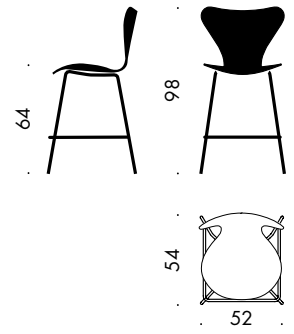

MODEL 3207

Seat height: 44, 46.5 or 48.5 cm
Total height: 76, 78.5 or 80.5 cm
Height floor-arm: 67, 69.5 or 71.5 cm
Width: 61 cm
Depth: 52 cm
Width, linked: 66 cm

MODEL 3187

Seat height: 64 cm
Total height: 98 cm
Width: 52 cm
Depth: 54 cm

MODEL 3197

Seat height: 76 cm
Total height: 110 cm
Width: 53 cm
Depth: 59 cm

MODEL 3117

Seat height: 44-56 cm
Total height: 78-90 cm
Width: 50 cm
Depth: 52 cm

MODEL 3217

Seat height: 44-56 cm
Total height: 78-90 cm
Height floor-arm: 67-79 cm
Width: 61 cm
Depth: 52 cm

MODEL 3177

Seat height: 32 cm
Total height: 60 cm
Width: 40 cm
Depth: 42 cm

SERIES 7™ - 3107

SERIES 7™ - 3207

SERIES 7™ - 3187

SERIES 7™ - 3197

SERIES 7™ - 3117

SERIES 7™ - 3217