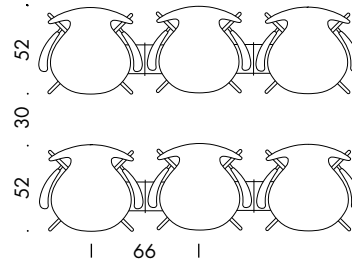

MODEL 3207

Seat height: 44, 46.5 or 48.5 cm
Total height: 76, 78.5 or 80.5 cm
Height floor-arm: 67, 69.5 or 71.5 cm
Width: 61 cm
Depth: 52 cm
Width, linked: 66 cm

MODEL 3187

Seat height: 64 cm
Total height: 98 cm
Width: 52 cm
Depth: 54 cm

MODEL 3197

Seat height: 76 cm
Total height: 110 cm
Width: 53 cm
Depth: 59 cm

MODEL 3117

Seat height: 44-56 cm
Total height: 78-90 cm
Width: 50 cm
Depth: 52 cm

MODEL 3217

Seat height: 44-56 cm
Total height: 78-90 cm
Height floor-arm: 67-79 cm
Width: 61 cm
Depth: 52 cm

MODEL 3177

Seat height: 32 cm
Total height: 60 cm
Width: 40 cm
Depth: 42 cm

SERIES 7™ - 3107

SERIES 7™ - 3207

SERIES 7™ - 3187

SERIES 7™ - 3197

SERIES 7™ - 3117

SERIES 7™ - 3217