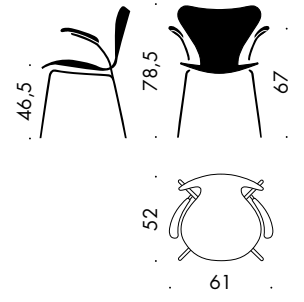

DIMENSIONS

MODEL 3107

Seat height: 44, 46.5 or 48.5 cm
Total height: 78, 80.5 or 82.5 cm
Width: 50 cm
Depth: 52 cm
Width, linked: 51 cm
Width, linked and with writing tablet : 66 cm
Depth, linked and with writing tablet: 61 cm

MODEL 3207

Seat height: 44, 46.5 or 48.5 cm
Total height: 76, 78.5 or 80.5 cm
Height floor-arm: 67, 69.5 or 71.5 cm
Width: 61 cm
Depth: 52 cm
Width, linked: 66 cm

MODEL 3187

Seat height: 64 cm
Total height: 98 cm
Width: 52 cm
Depth: 54 cm

MODEL 3197

Seat height: 76 cm
Total height: 110 cm
Width: 53 cm
Depth: 59 cm

MODEL 3117

Seat height: 44-56 cm
Total height: 78-90 cm
Width: 50 cm
Depth: 52 cm

MODEL 3217

Seat height: 44-56 cm
Total height: 78-90 cm
Height floor-arm: 67-79 cm
Width: 61 cm
Depth: 52 cm

MODEL 3177

Seat height: 32 cm
Total height: 60 cm
Width: 40 cm
Depth: 42 cm

SERIES 7™ - 3107

SERIES 7™ - 3207

SERIES 7™ - 3187

SERIES 7™ - 3197

SERIES 7™ - 3117

SERIES 7™ - 3217