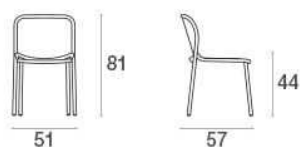

Chair - Yard

Description

Code: 500

Type: Chair

Line: Yard

Collection: Advanced

Technical data

Weight: 2.60 Kg

Width: 58 cm

Depth: 57 cm

Height: 81 cm

Stackable: 4

Static Load: 200 Kg