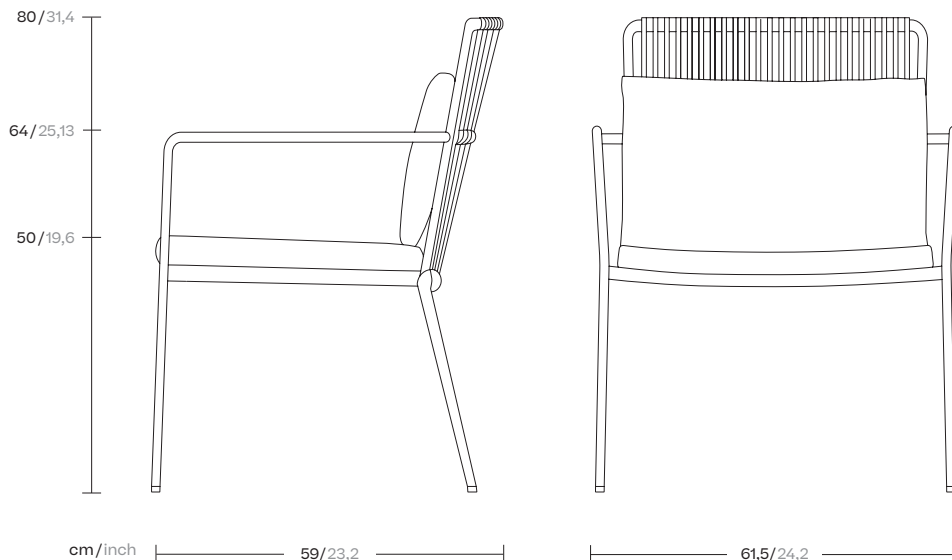

cm/inch

80/31,4

64/25,13

50/19,6

cm/inch

59/23,2

61,5/24,2

kettal

Lite dining armchair

Designer
Kettal Studio

Collection
Net

Reference
KS6800200

2/4

Materials

Rope
Antioxy, Resist U.V, En-581-4, Easy Clean

Fabric
Heavy Load 100.000 Cycles, Heavy Load Resistant 1000 Decitex, Kettalize-It, Resist U.v. En-581-4, Easy Clean, Abrasion, Resistance 30.000 Cycles, Quickdry