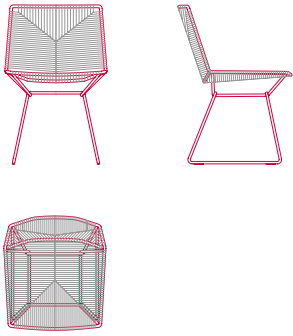

Neil Twist Chair is proposed in rope with five different colours, with base in white, bronze or black nickel round steel wire.

In this new version, Jean Marie Massaud's chair is highly versatile: it can actually be used both indoors and outdoors, where its neutral or very bright colours will be outstanding in parks and private gardens, meeting places, hotels and public spaces.

[DOWNLOAD THE CATALOGUE](#)

SHELL

Load-bearing seating structure made of steel, woven with high-tenacity polyester cord, solution-dyed, guaranteeing high resistance to atmospheric agents, light, and abrasions, with stretch resistance. Sled-base made of steel rod. All Neil Twist Chair models have a stitching detail in a contrasting colour, for all versions, in glossy anthracite colour.

Variants and types: Matt ecru col.23 / Matt anthracite col.03 / Glossy silver grey col.04 / Glossy English green col.17 / Glossy orange - col.11.

BASE

The frames are powder painted in matt white, bronze and black nickel with a specific treatment for outdoor use. Available without armrests.

OUTDOOR USE

All the variants available, are perfect in both indoor and outdoor environments.

NEIL TWIST CHAIR

L51 D57 H79 cm
seat H45 cm

Finishing

The number in the dot corresponds to the number of colour/material finish.