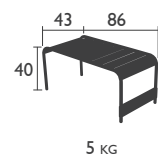

## TABLES - dining height

4134 - PEDESTAL TABLE 80 X 80 CM

Parasol hole (pole = Ø 37 mm)

Aluminium tube frame

Aluminium slatted table top

19.6 KG

4135 - 4-LEGGED TABLE 80 X 80 CM

Parasol hole Ø 41 mm

## HIGH tables

4 | 40 - HIGH PEDESTAL TABLE 80 X 80 CM

Parasol hole (pole = Ø 37 mm)  
Aluminium tube frame  
Aluminium slatted table top

4 | 41 - HIGH TABLE 73 X 126 CM

Aluminium tube frame  
Aluminium slatted table top

## LOW tables

4 | 60 - SMALL LOW TABLE/FOOTREST

Aluminium tube frame  
Aluminium slatted table top

4 | 61 - LARGE LOW TABLE  
GARDEN BENCH

Aluminium tube frame  
Aluminium slatted table top