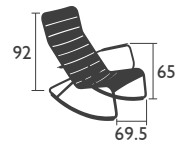

**4105 - DUO LOW ARMCHAIR**  
 Aluminium tube frame  
 Backrest, seat and armrests made from curved aluminium slats  
 Stacking: x 4 (stacked height: 850 mm)

## LOW seats (continued)

4166 - ROCKING CHAIR

Aluminium tube frame

Backrest, seat and armrests made from curved aluminium slats

8.4 KG