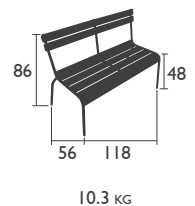

### 4121 - STEEL CHAIR

Tubular steel frame  
Backrest and seat made from curved steel slats  
Stacking: x 4 (stacked height: 995 mm)  
Stacking: x 6 (stacked height: 1070 mm)  
Stacking: x 8 (stacked height: 1150 mm)

### 4102 - ARMCHAIR

Aluminium tube frame  
Backrest, seat and armrests made from curved aluminium slats  
Stacking: x 8 (stacked height: 960 mm)

Accessories: Basics rectangular cushion & Basics Skin cushion p.123

### 4115 - 2/3 SEATER BENCH WITH BACKREST

Aluminium tube frame  
Backrest and seat made from curved aluminium slats  
Stacking: x 4 (stacked height: 1000 mm)