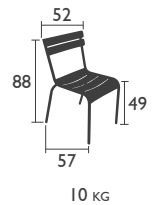

4121 - STEEL CHAIR

Tubular steel frame
Backrest and seat made from curved steel slats
Stacking: x 4 (stacked height: 995 mm)
Stacking: x 6 (stacked height: 1070 mm)
Stacking: x 8 (stacked height: 1150 mm)

Accessories: Basics rectangular cushion & Basics Skin cushion p.123