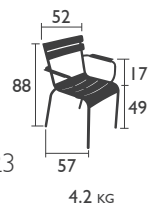

### 4101 - CHAIR

Aluminium tube frame  
Backrest and seat made from curved aluminium slats  
Stacking: x 10 (stacked height: 1210 mm)

Accessories: Basics rectangular cushion & Basics Skin cushion p.123

CONTRACT EXCLUSIVE

### 4121 - STEEL CHAIR

Tubular steel frame  
Backrest and seat made from curved steel slats  
Stacking: x 4 (stacked height: 995 mm)  
Stacking: x 6 (stacked height: 1070 mm)  
Stacking: x 8 (stacked height: 1150 mm)

### 4102 - ARMCHAIR

Aluminium tube frame  
Backrest, seat and armrests made from curved aluminium slats  
Stacking: x 8 (stacked height: 960 mm)

Accessories: Basics rectangular cushion & Basics Skin cushion p.123