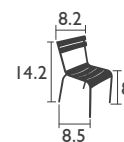

4151 - MINIATURE CHAIR (1/6 SCALE)

All steel

Available in 3 colours

- 01 Cotton White
- 65 Willow Green
- 67 Poppy

0.11 KG