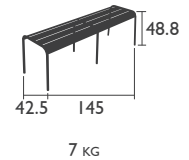

LUXEMBOURG (continued)

DESIGNED BY FRÉDÉRIC SOFIA

BENCHES (continued)

4110 - 3/4 SEATER BENCH
Aluminium tube frame
Seat made from curved aluminium slats

LOW seats

4104 - LOW ARMCHAIR
Aluminium tube frame
Backrest, seat and armrests made from curved aluminium slats
Stacking: x 6 (stacked height: 840 mm)

Accessories: Basics cushion p.124

4165 - LOW ARMCHAIR HEADREST
Aluminium tube frame
Headrest in tearproof Outdoor Technical Fabric
Available in 21 OTF colours (details on p.1a)

4105 - DUO LOW ARMCHAIR
Aluminium tube frame
Backrest, seat and armrests made from curved aluminium slats
Stacking: x 4 (stacked height: 850 mm)