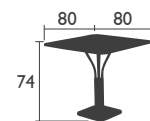

## TABLES - dining height

4134 - PEDESTAL TABLE 80 X 80 CM

Parasol hole (pole = Ø 37 mm)

Aluminium tube frame

Aluminium slatted table top

19.6 KG

4135 - 4-LEGGED TABLE 80 X 80 CM

Parasol hole Ø 41 mm

# LUXEMBOURG (continued)

DESIGNED BY FRÉDÉRIC SOFIA

TABLES - dining height (continued)

CONTRACT EXCLUSIVE

4138 - PEDESTAL TABLE 71 X 71 CM

SOLID TABLE TOP

Aluminium tube frame

Aluminium sheet table top