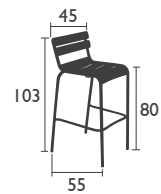

## HIGH seat

4103 - HIGH STOOL

Aluminium tube frame

Backrest and seat made from curved aluminium slats

Stacking: x 6 (stacked height: 1200 mm)

4.9 KG

## TABLES - dining height

4134 - PEDESTAL TABLE 80 X 80 CM

Parasol hole (pole = Ø 37 mm)

Aluminium tube frame

Aluminium slatted table top

19.6 KG

4135 - 4-LEGGED TABLE 80 X 80 CM

Parasol hole Ø 41 mm