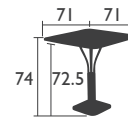

## TABLES - dining height

4134 - PEDESTAL TABLE 80 X 80 CM

Parasol hole (pole = Ø 37 mm)

Aluminium tube frame

Aluminium slatted table top

19.6 KG

4135 - 4-LEGGED TABLE 80 X 80 CM

Parasol hole Ø 41 mm

# LUXEMBOURG (continued)

DESIGNED BY FRÉDÉRIC SOFIA

TABLES - dining height (continued)

CONTRACT EXCLUSIVE

4138 - PEDESTAL TABLE 71 X 71 CM

SOLID TABLE TOP

Aluminium tube frame

Aluminium sheet table top

18.9 KG

4133 - TABLE 143 X 80 CM

Parasol hole Ø 41 mm

Aluminium tube frame

Aluminium slatted table top

13.2 KG

4136 - TABLE 165 X 100 CM

6 PEOPLE