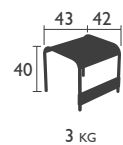

## TABLES - dining height

4134 - PEDESTAL TABLE 80 X 80 CM

Parasol hole (pole = Ø 37 mm)

Aluminium tube frame

Aluminium slatted table top

19.6 KG

4135 - 4-LEGGED TABLE 80 X 80 CM

Parasol hole Ø 41 mm

## HIGH tables

4 | 40 - HIGH PEDESTAL TABLE 80 X 80 CM

Parasol hole (pole = Ø 37 mm)  
Aluminium tube frame  
Aluminium slatted table top

4 | 41 - HIGH TABLE 73 X 126 CM

Aluminium tube frame  
Aluminium slatted table top

## LOW tables

4 | 60 - SMALL LOW TABLE/FOOTREST

Aluminium tube frame  
Aluminium slatted table top

4 | 61 - LARGE LOW TABLE  
GARDEN BENCH

Aluminium tube frame  
Aluminium slatted table top