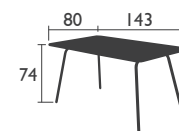

# LUXEMBOURG (continued)

DESIGNED BY FRÉDÉRIC SOFIA

TABLES - dining height (continued)

CONTRACT EXCLUSIVE

4138 - PEDESTAL TABLE 71 X 71 CM

SOLID TABLE TOP

Aluminium tube frame

Aluminium sheet table top

18.9 KG

4133 - TABLE 143 X 80 CM

Parasol hole Ø 41 mm

Aluminium tube frame

Aluminium slatted table top

13.2 KG

4136 - TABLE 165 X 100 CM

6 PEOPLE