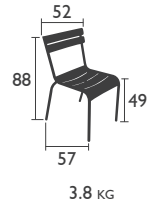

## SEATS - standard height

### 4101 - CHAIR

Aluminium tube frame  
Backrest and seat made from curved aluminium slats  
Stacking: x 10 (stacked height: 1210 mm)

Accessories: Basics rectangular cushion & Basics Skin cushion p.123

CONTRACT EXCLUSIVE

### 4121 - STEEL CHAIR

Tubular steel frame  
Backrest and seat made from curved steel slats  
Stacking: x 4 (stacked height: 995 mm)  
Stacking: x 6 (stacked height: 1070 mm)  
Stacking: x 8 (stacked height: 1150 mm)