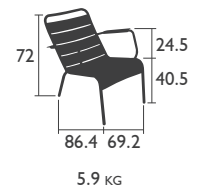

### 4121 - STEEL CHAIR

Tubular steel frame  
Backrest and seat made from curved steel slats  
Stacking: x 4 (stacked height: 995 mm)  
Stacking: x 6 (stacked height: 1070 mm)  
Stacking: x 8 (stacked height: 1150 mm)

### 4115 - 2/3 SEATER BENCH WITH BACKREST

Aluminium tube frame  
Backrest and seat made from curved aluminium slats  
Stacking: x 4 (stacked height: 1000 mm)

## BENCHES (continued)

**4110 - 3/4 SEATER BENCH**  
 Aluminium tube frame  
 Seat made from curved aluminium slats

## LOW seats

**4104 - LOW ARMCHAIR**  
 Aluminium tube frame  
 Backrest, seat and armrests made from curved aluminium slats  
 Stacking: x 6 (stacked height: 840 mm)

Accessories: Basics cushion p.124

**4165 - LOW ARMCHAIR HEADREST**  
 Aluminium tube frame  
 Headrest in tearproof Outdoor Technical Fabric  
 Available in 21 OTF colours (details on p.1a)