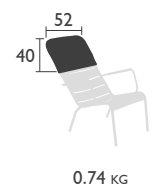

### 4121 - STEEL CHAIR

Tubular steel frame  
Backrest and seat made from curved steel slats  
Stacking: x 4 (stacked height: 995 mm)  
Stacking: x 6 (stacked height: 1070 mm)  
Stacking: x 8 (stacked height: 1150 mm)

## BENCHES (continued)

**4110 - 3/4 SEATER BENCH**  
 Aluminium tube frame  
 Seat made from curved aluminium slats

## LOW seats

**4104 - LOW ARMCHAIR**  
 Aluminium tube frame  
 Backrest, seat and armrests made from curved aluminium slats  
 Stacking: x 6 (stacked height: 840 mm)

Accessories: Basics cushion p.124

**4165 - LOW ARMCHAIR HEADREST**  
 Aluminium tube frame  
 Headrest in tearproof Outdoor Technical Fabric  
 Available in 21 OTF colours (details on p.1a)

**4105 - DUO LOW ARMCHAIR**  
 Aluminium tube frame  
 Backrest, seat and armrests made from curved aluminium slats  
 Stacking: x 4 (stacked height: 850 mm)