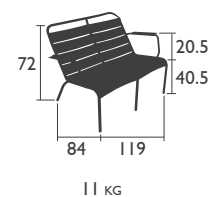

### 4115 - 2/3 SEATER BENCH WITH BACKREST

Aluminium tube frame  
Backrest and seat made from curved aluminium slats  
Stacking: x 4 (stacked height: 1000 mm)

## BENCHES (continued)

**4110 - 3/4 SEATER BENCH**  
 Aluminium tube frame  
 Seat made from curved aluminium slats

## LOW seats

**4104 - LOW ARMCHAIR**  
 Aluminium tube frame  
 Backrest, seat and armrests made from curved aluminium slats  
 Stacking: x 6 (stacked height: 840 mm)

Accessories: Basics cushion p.124

**4165 - LOW ARMCHAIR HEADREST**  
 Aluminium tube frame  
 Headrest in tearproof Outdoor Technical Fabric  
 Available in 21 OTF colours (details on p.1a)

**4105 - DUO LOW ARMCHAIR**  
 Aluminium tube frame  
 Backrest, seat and armrests made from curved aluminium slats  
 Stacking: x 4 (stacked height: 850 mm)