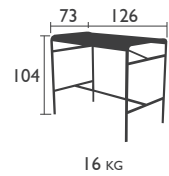

## TABLES - dining height

4134 - PEDESTAL TABLE 80 X 80 CM

Parasol hole (pole = Ø 37 mm)

Aluminium tube frame

Aluminium slatted table top

19.6 KG

4135 - 4-LEGGED TABLE 80 X 80 CM

Parasol hole Ø 41 mm

## HIGH tables

4 | 40 - HIGH PEDESTAL TABLE 80 X 80 CM

Parasol hole (pole = Ø 37 mm)  
Aluminium tube frame  
Aluminium slatted table top

4 | 41 - HIGH TABLE 73 X 126 CM

Aluminium tube frame  
Aluminium slatted table top

## LOW tables

4 | 60 - SMALL LOW TABLE/FOOTREST

Aluminium tube frame  
Aluminium slatted table top

4 | 61 - LARGE LOW TABLE  
GARDEN BENCH

Aluminium tube frame  
Aluminium slatted table top