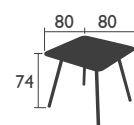

LUXEMBOURG (continued)

DESIGNED BY FRÉDÉRIC SOFIA

LOW seats (continued)

4166 - ROCKING CHAIR

Aluminium tube frame

Backrest, seat and armrests made from curved aluminium slats

8.4 KG

HIGH seat

4103 - HIGH STOOL

Aluminium tube frame

Backrest and seat made from curved aluminium slats

Stacking: x 6 (stacked height: 1200 mm)

4.9 KG

TABLES - dining height

4134 - PEDESTAL TABLE 80 X 80 CM

Parasol hole (pole = Ø 37 mm)

Aluminium tube frame

Aluminium slatted table top

19.6 KG

4135 - 4-LEGGED TABLE 80 X 80 CM

Parasol hole Ø 41 mm

Aluminium tube frame

Aluminium slatted table top

9 KG