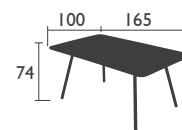

## TABLES - dining height

4134 - PEDESTAL TABLE 80 X 80 CM

Parasol hole (pole = Ø 37 mm)

Aluminium tube frame

Aluminium slatted table top

19.6 KG

4135 - 4-LEGGED TABLE 80 X 80 CM

Parasol hole Ø 41 mm

# LUXEMBOURG (continued)

DESIGNED BY FRÉDÉRIC SOFIA

TABLES - dining height (continued)

CONTRACT EXCLUSIVE

4138 - PEDESTAL TABLE 71 X 71 CM

SOLID TABLE TOP

Aluminium tube frame

Aluminium sheet table top

18.9 KG

4133 - TABLE 143 X 80 CM

Parasol hole Ø 41 mm

Aluminium tube frame

Aluminium slatted table top

13.2 KG

4136 - TABLE 165 X 100 CM

6 PEOPLE

Aluminium tube frame

Aluminium slatted table top

19.4 KG

4132 - TABLE 207 X 100 CM

Aluminium tube frame

Aluminium slatted table top

21.4 KG