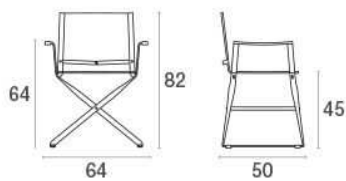

## Description

Code: 974

Type: Director's chair

Line: Ciak

Collection: Advanced

23 300/70 24 300/74 27 300/72 41 300/73

## Technical data

Weight: 5.07 Kg

Width: 64 cm

Depth: 50 cm

Height: 82 cm

Static Load: 200 Kg

Collapsible: Yes