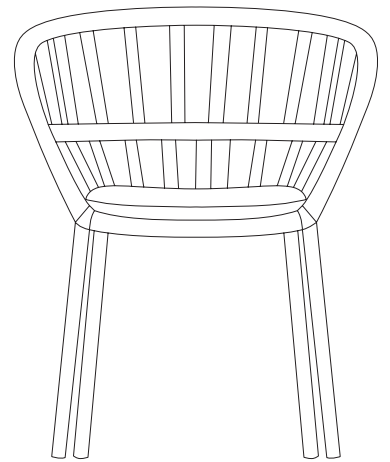

Cala
Stackable dining
armchair
by Doshi Levien

kettal

Stackable dining armchair

Designer
Doshi Levien

Collection
Cala

Reference
KS2700400

1/5

'Cala' is a high backed armchair inspired by the iconic Emanuelle. The chair has a majestic spatial presence with transparent and light surfaces. The open weave of the rope provides a latticed window for visual privacy while maintaining a connection to the natural elements. 'Cala' may be used for outdoor dining as well as a chair to lounge in. The wide selection of metal coatings, rope colours and cushion fabrics offer many possibilities to tailor the identity of the chair to suit different projects.

cm/inch

84,2/33,1

43/16,9

cm/inch

62/24,4

70/27,5

kettal

Stackable dining armchair